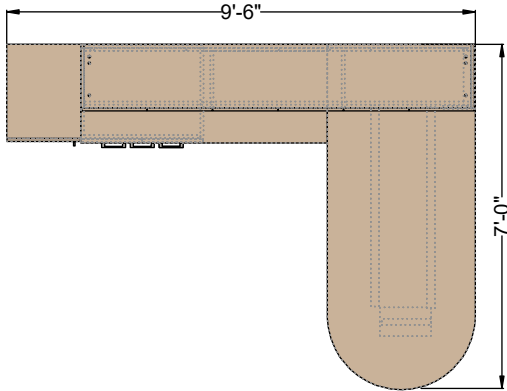

Vision VST013

#	Catalogue	Part Number	Description	Quantity	Ext. List
1	VSN	GP0249SB	49" Metal Support Rail for Work Surface 2W 49 L 3/4H	2	\$190.00
2	VSN	VST1328PEXB	Vision Executive Base (for Peninsula) - 1 1/2d x 12 1/2w x 28 5/16h	1	\$696.00
3	VSN	VST1636WEAL	Vision 36d x 16w x 28h Wing End Support, Left	1	\$404.00
4	VSN	VST1696DSO	Vision 96w Dbl Ht Storage Overhead Cabinet w/Six Doors	1	\$3,000.00
5	VSN	VST2418-84HL	Vision 24 d x 18w x 84h Storage Cabinet - Left	1	\$2,241.00
6	VSN	VST2460MLL	Vision 24 x 60 Multi-File Return, Left	1	\$2,451.00
7	VSN	VST3684MBULT	Vision 36 x 84 Modular Bullet Desk Top	1	\$985.00
Total (List)					\$9,967.00