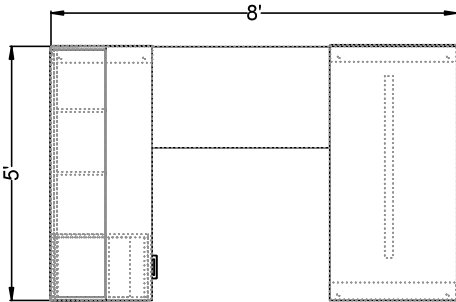

# Vision VST116

#	Catalogue Part Number	Description	Quantity	Ext. List
1	VSN GP0243SB	43" Metal Support Rail for Work Surface 2W 43 L 3/4H	1	\$80.00
2	VSN VSB2428FSQ	Vision Metal Rectangular Base (for Peninsula) - 2d x 23 13/16w x 28 5/16h	1	\$601.00
3	VSN VSB3028FSQ	Vision Metal Rectangular Base (for Peninsula)- 2d x 29 13/16w x 28 5/16h	2	\$1,274.00
4	VSN VST1060WCU	Vision 13d x 60w x 10h Wall Mount Cubby - 4 Compartments	1	\$795.00
5	VSN VST1624MBBF	Vision 24d x 16w x 28h Modular Box/Box/File Pedestal	1	\$753.00
6	VSN VST1628MPBK	15 1/8 Modular Full Height Back Panel for Modular Pedestal- Laminate	1	\$145.00
7	VSN VST2460MCT	Vision 24 x 60 Modular Credenza Top	1	\$380.00
8	VSN VST3060MCT	Vision 30 x 60 Modular Rectangular Desk Top	1	\$471.00
9	VSN VST4224MCT	Vision 24 x 42 Modular Return / Bridge Top	1	\$301.00
<b>Total</b>				<b>\$4,800.00</b>