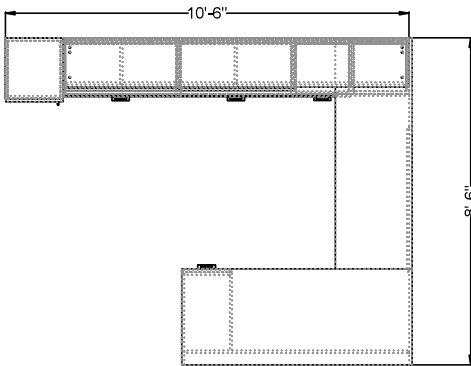

Vision vsv019

#	Catalogue Part Number	Description	Quantity	Ext. List
1	VSN VSV16108WSDC	Vision 16d x 108w x 24h Wall Mount Overhead Cab w/2 Sliding Doors & Cubbies	1	\$5,383.00
2	VSN VSV2018-72WL	Vision 20d x 18w Wardrobe - Left	1	\$2,917.00
3	VSN VSV3072RDF	Vision 30 x 72 Single Ped Desk, Right w/Recessed Modesty	1	\$3,004.00
4	VSN VSVB10219MBK	Vision Veneer Modular Bench Height Back Panel - Vertical Grain - 102d x 18 3/4w x 3/4h	1	\$550.00
5	VSN VSVB18108MT	Vision 18d x 108w Modular Bench Height Top	1	\$549.00
6	VSN VSVB1818MHR	Vision 18d x 18w x 18 3/4h Modular Bench Height - Hinged Door - Right	1	\$1,024.00
7	VSN VSVB1818MOS	Vision 18d x 18w x 18 3/4h Modular Bench Height - Open Shelf	1	\$907.00
8	VSN VSVB1836MBF	Vision 18d x 36w x 18 3/4h Modular Bench Height - Box/File	2	\$2,772.00
9	VSN VSVB2472LSHR	Vision 24 x 72 Bench Height Supported Shell Return - Left	1	\$1,786.00
			Total	\$18,892.00