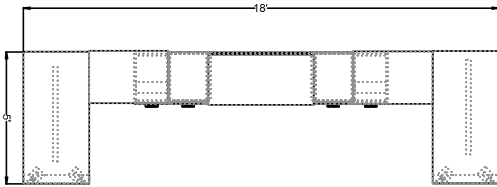

Vision VSV110

#	Catalogue Part Number	Description	Quantity	Ext. List
1	VSN GP0243SB	43" Metal Support Rail for Work Surface 2W 43 L 3/4H	2	\$160.00
2	VSN VSB-LBRKT-24	Vision 21w Matte Black L-Bracket	2	\$194.00
3	VSN VSB2430CUSH	Vision 24d x 30w Bench Height Seat Cushion	4	\$976.00
4	VSN VSB3028FSQ	Vision Metal Rectangular Base (for Peninsula)-2d x 29 13/16w x 28 5/16h	2	\$1,274.00
5	VSN VSB4822WT	Vision 47 3/4w x 21 1/2h Wall Mount Tackboard	1	\$303.00
6	VSN VSV0228MKL2	Vision Wood Dowel Base (for Peninsula)-2d x 2w x 28h	2	\$1,576.00
7	VSN VSV0428MBK	Vision Veneer Modular Back Filler Panel - Vertical Grain - 4d x 28h x 3/4w	4	\$1,568.00
8	VSN VSV1030ASP	Vision Support End With (2)Metal Braces - 9 3/4d x 19 5/8w x 28.3125h	2	\$1,136.00
9	VSN VSV1624MBBF	Vision 24d x 16w x 28h Modular Box/Box/File Pedestal	2	\$2,496.00
10	VSN VSV2418-72FFSSTL	Vision 24d x 18w x 72h File/File Storage Cabinet w/Side Access - Left	1	\$3,908.00
11	VSN VSV2418-72FFSSTR	Vision 24d x 18w x 72h File/File Storage Cabinet w/Side Access - Right	1	\$3,908.00
12	VSN VSV2448MCT	Vision 24 x 48 Modular Credenza Top	1	\$603.00
13	VSN VSV2460MCT	Vision 24 x 60 Modular Credenza Top	2	\$1,512.00
14	VSN VSV3024MSC	Vision 24d x 30w x 28h Modular Hinged Door Pedestal	4	\$5,760.00
15	VSN VSV3060MCT	Vision 30 x 60 Modular Rectangular Desk Top	2	\$1,994.00
16	VSN VSV3624MCT	Vision Modular Return/Bridge Top	2	\$982.00
17	VSN VSVB2430MSD	Vision 24d x 30w x 18 3/4h Modular Bench Height - Sliding Door	4	\$5,360.00
18	VSN VSVB2430MT	Vision 24d x 30w Modular Bench Height Top	4	\$1,696.00
19	VSN VSVB3019MBK	Vision Veneer Modular Bench Height Back Panel - Vertical Grain - 30d x 18 3/4w x 3/4h	4	\$1,200.00
			Total	\$36,606.00