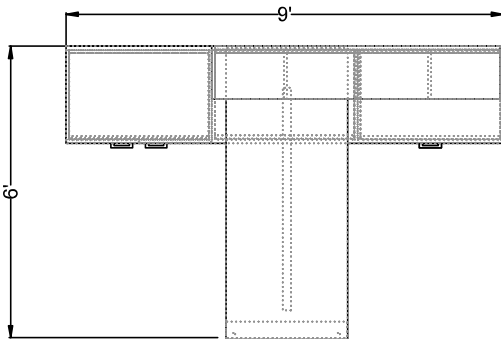

# Vision VSV120

#	Catalogue Part Number	Description	Quantity	Ext. List
1	VSN GP0255SB	55" Metal Support Rail for Work Surface 2W 55 L 3/4H	1	\$94.00
2	VSN VSB3028FSQ	Vision Metal Rectangular Base (for Peninsula)- 2d x 29 13/16w x 28 5/16h	1	\$637.00
3	VSN VSV1072WCU	Vision 13d x 72w x 10h Wall Mount Cubby - 4 Compartments	1	\$1,489.00
4	VSN VSV3072MCT	Vision 30 x 72 Modular Rectangular Desk Top	1	\$1,195.00
5	VSN VSVB1030ASP	Vision Bench Height Support Wth Metal Braces - 9 3/4d x 19 5/8w x 8.5h	1	\$519.00
6	VSN VSVB24108MT	Vision 24d x 108w Modular Bench Height Top	1	\$612.00
7	VSN VSVB2436MBF	Vision 24d x 36w x 18 3/4hH Modular Bench Height - Box/File	1	\$1,494.00
8	VSN VSVB2436MHD	Vision 24d x 36w x 18 3/4h Modular Bench Height - Hinged Doors	1	\$1,340.00
9	VSN VSVB2436MOS	Vision 24d x 36w x 18 3/4h Modular Bench Height - Open Shelf	1	\$1,161.00
<b>Total</b>				<b>\$8,541.00</b>