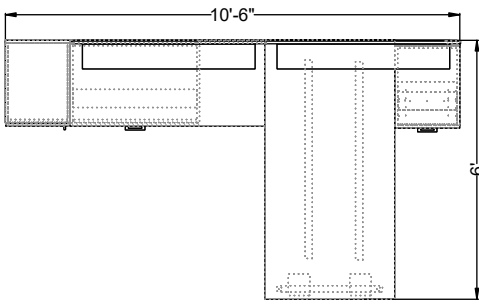

# Vision VSV140

#	Catalogue Part Number	Description	Quantity	Ext. List
1	VSN GP0255SB	55" Metal Support Rail for Work Surface 2W 55 L 3/4H	2	\$188.00
2	VSN VSV0428MBK	Vision Veneer Modular Back Filler Panel - Vertical Grain - 4d x 28h x 3/4w	1	\$392.00
3	VSN VSV1036ASP	Vision Support End With (2)Metal Braces - 9 3/4d x 19 5/8w x 28.3125h	1	\$586.00
4	VSN VSV1824MFF	Vision Modular File/File Pedestal - 22 7/8d x 18w x 28 5/16h	1	\$1,385.00
5	VSN VSV1828MDRB	Vision 18 15/16w x 28h Modular Pedestal Return Modesty Panel	1	\$428.00
6	VSN VSV2418-84WL	Vision 24d x 18w x 84h Wardrobe, Left	1	\$3,583.00
7	VSN VSV2418MCT	Vision Modular Pedestal Top - 24d x 18 1/8w x 1 3/16h	1	\$427.00
8	VSN VSV3028PXB	Vision Wood Truss Base (for Peninsula)-1.75d x 29 1/2w x 28h	1	\$1,150.00
9	VSN VSV3624MLF	Vision 24d x 36w x 28h Modular Lateral File Pedestal	1	\$1,528.00
10	VSN VSV3672MCT	Vision 36 x 72 Modular Rectangular Desk Top	1	\$1,365.00
11	VSN VSV5424MCT	Vision 24 x 54 Modular Return/Bridge Top	1	\$743.00
12	VSN VSV5454WPGS	Vision 54 1/2" H Wall Panel With Glass Shelf - 7 15/16d x 54w x 54 1/2h	1	\$1,438.00
13	VSN VSV5454WPGS	Vision 54 1/2" H Wall Panel With Glass Shelf - 7 15/16d x 54w x 54 1/2h	1	\$1,438.00
<b>Total</b>				<b>\$14,651.00</b>