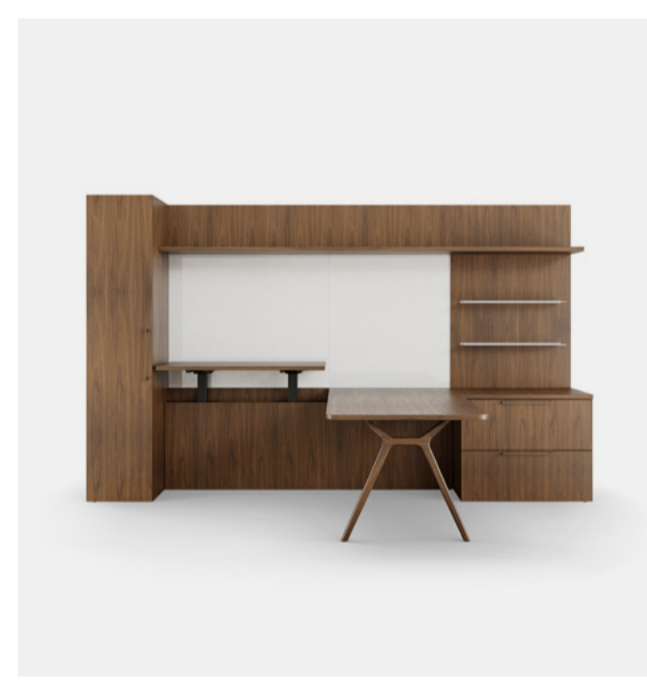

BOURNE GUEST CHAIRS

Guest chairs | 26"d x 24.25"w x 33"h

Upholstery 1: Maraham Lariat Mahogany

Upholstery 2: Mayer Scout Anchor

Wood Finish: Umber

OXLEY BENCH

Single Seat Bench | 20.75"d x 52.5"w x 17"h

COM Upholstery: HBF Laugh Lines Sonar

Special Metal Color: Mahogany Brown

INDIE WALL TILES + SHELF

Modified Veneer Wall Tile | 1"d x 36"w x 18"h

Modified Veneer Wall Tile | 1"d x 24"w x 36"h

Veneer Wall Tile | 1"d x 48"w x 30"h

Double Planter Shelf | 5.875"d x 24"w x 20"h

Wood Finishes: Fawn, Clay, Umber

Metal Finish: Soft Bronze

VISION CASEGOODS

Bullet Run-Off Desk Top | 30"d x 48"w x 1.2"h

Wood Truss Base | 1.75"d x 29.5"w x 28.3"h

Modified Floating Shelf | 7"d x 54"w x 1"h