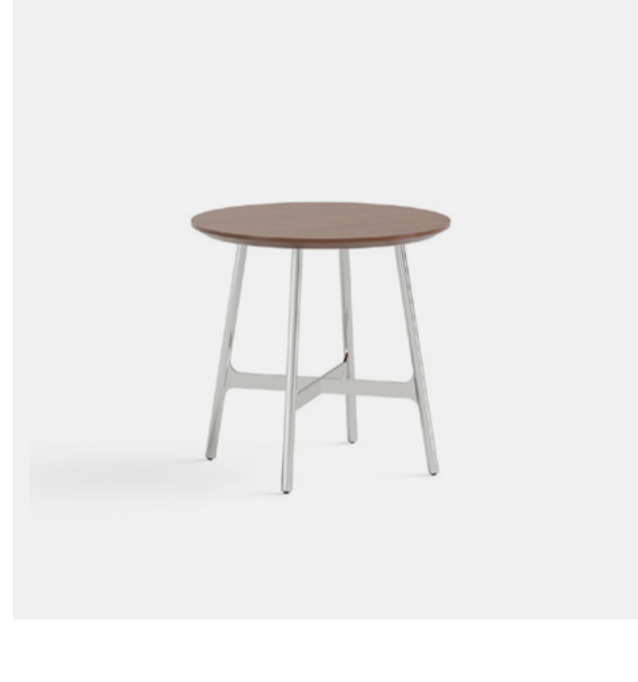

Single Seat Armless | 34.25"d x 30.5"w x 30.5"h

Corner Seat | 34.25"d x 34.25"w x 30.5"h

Upholstery: Designtex Salsa Roast

ARWYN CROSSOVER LOUNGE

Midback Crossover Lounge | 30.5"d x 28"w x 33"h

Uph 1: Designtex Rise Coral

Uph 2: Momentum Artisanal EPU Rose Suede

ARWYN TABLES

Round Side Table | 18"d x 18"w x 19"h

Laminate Top: Clay

Legs: Metal

Metal Finish: Aged Bronze

Round End Table | 22"d x 22"w x 21"h

Solid Surface Top: Designer White

Legs: Metal

Metal Finish: Soft Bronze

Round Coffee Table | 36"d x 36"w x 16"h

Solid Surface Top: Soothing Grey

Legs: Metal

Metal Finish: Soft Bronze

TOTEM POD

Round Pod | 17"d x 17"w x 18"h