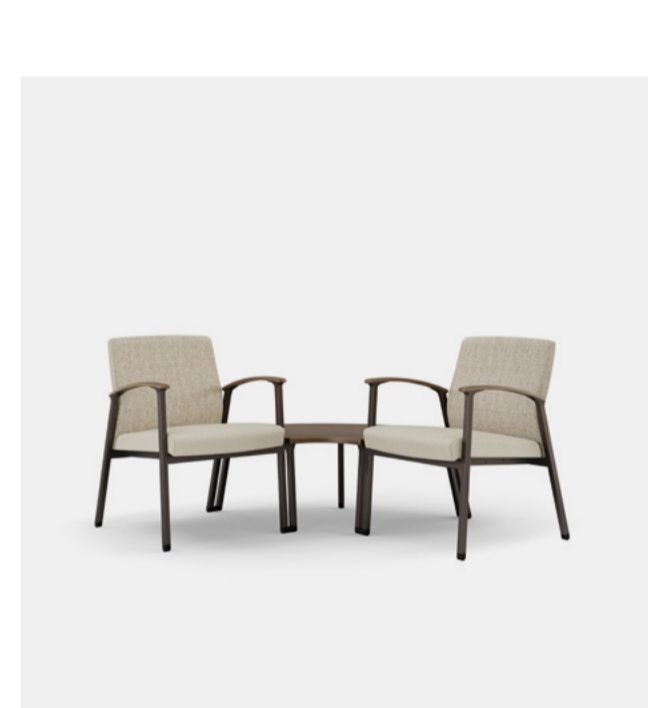

### SATISSE BARIATRIC

Bariatric Glide Linking Chair | 33"w x 33.25"h

**Upholstery:** Stinson Pebble Trail Delta

**Arms:** Narrow

**Solid Surface Arm Caps:** Designer White

**Metal Finish:** Soft Bronze

**Glides:** MagLinx™

### SATISSE LOUNGE

Single Seat Lounge | 27.75"d x 21.5"w x 31.75"h

**Upholstery:** Stinson Duet Sugar & Spice

**3D Laminate Arm Caps:** Belair

**Metal Finish:** Soft Bronze

**Glides:** Leveling

### SATISSE TABLE

Glide Linking Corner Table | 30"d x 30"w x 16"h

**Laminate Top:** Belair

**Metal Finish:** Soft Bronze

**Glides:** MagLinx™