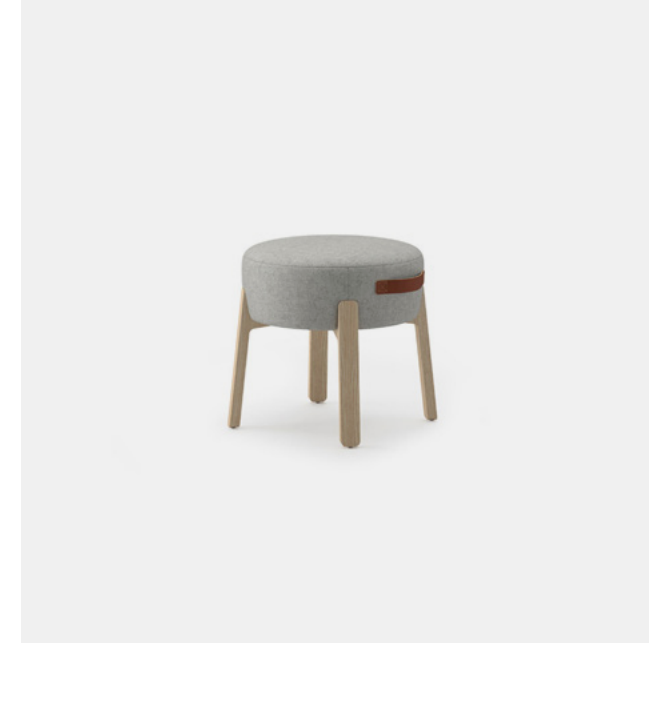

Solid Surface Top: Hot Stone

Metal Finish: Aged Bronze

INDIE ROCKER

Single Seat Rocker with Headrest | 38"h

Wood Finish: Egret

Upholstery: Stinson District Wildflower

Arm Mounted Knob: Right Arm

Arm Mounted Pouch: Left Arm