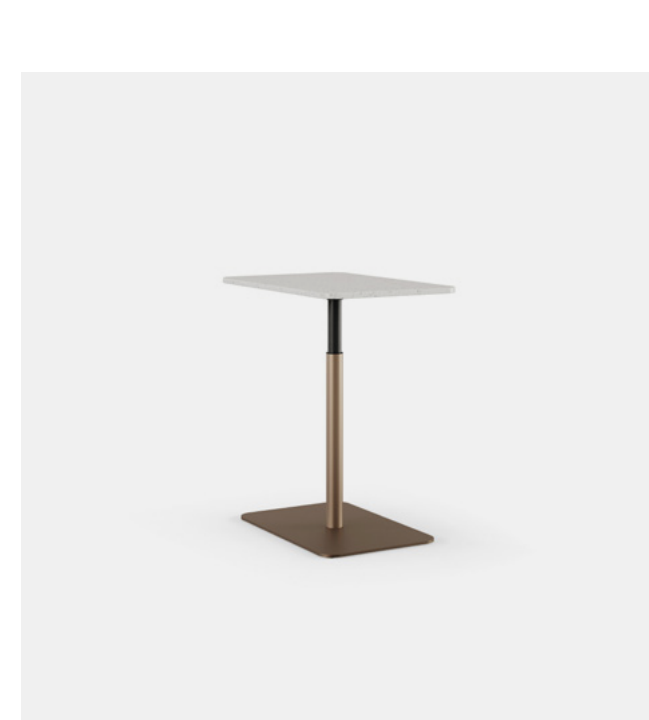

FORGE CASEWORK

TFL Laminate Finishes: Mineral, Bridal Blanco

Solid Surface Top Finish: Designer White

Pulls: Delve Aged Bronze

Locks: Digital

4 Door Locker (Left) | 24.25"d x 15"w x 78"h

ADA Sink Cabinet | 24.25"d x 30"w x 23.5"h

Sidesplash + Backsplash + Integral Sink

2 Door Upper Cabinet | 14.5"d x 36"w x 24"h

Upper Fillers | 13.75"d x 6"w x 24"h

SOMNA SLEEP SOFA

73" Low Arm Sleep Sofa | 32"d x 83"w x 32.5"h

Uph 1: Ultrafabrics Wired Milkshake

Uph 2: Designtex Montreal Crypton Wheat

Solid Surface Arm Caps: Designer White

Metal Finish: Soft Nickel

Glides: Front Glides, Back Casters

Power: White, Left Arm

COPILOT PULL-UP TABLE

Adjustable Height Table | 14"d x 22"w x 30.75"h

Solid Surface Top: Hot Stone

Metal Finish: Aged Bronze

INDIE ROCKER

Single Seat Rocker with Headrest | 38"h

Wood Finish: Egret

Upholstery: Stinson District Wildflower

Arm Mounted Knob: Right Arm

Arm Mounted Pouch: Left Arm