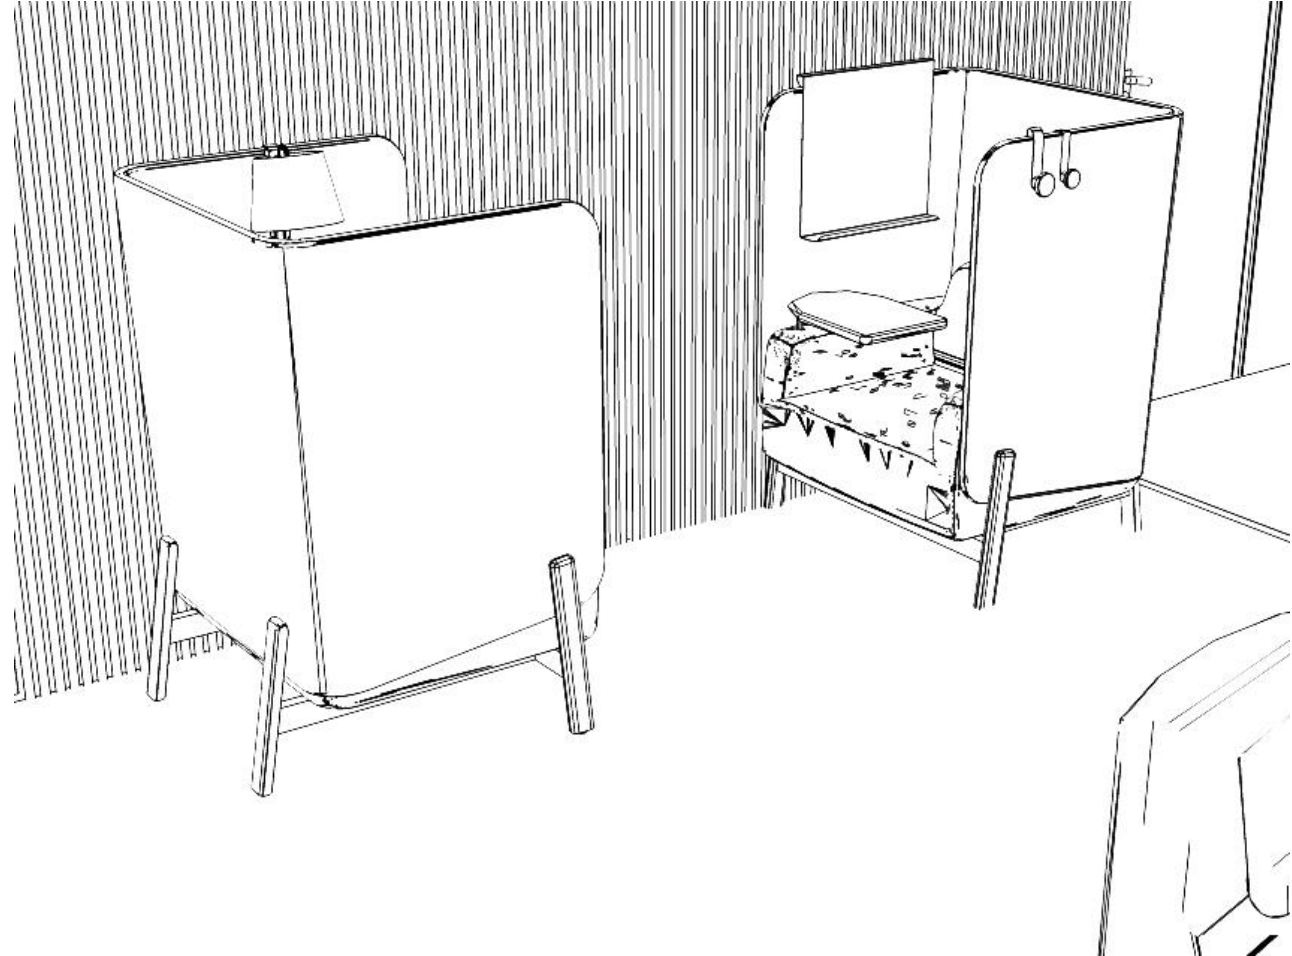

32

flex field

Love what you do, and where you do it.

DESIGN INTENT

Choose Your Style

Get into work in the Flex Field mode by choosing where, how and next to whom today's tasks will be tackled. Using furniture as architecture, zones break up the large open area to allow for teams' changing needs as they work.

CĀAV PRIVACY LOUNGE

Single Seat w/ Privacy Surround

35.25"d x 39.5"w x 52"h

Upholstery1: Kvadrat Waterborn 0603

Upholstery2: Maharam Gale Diorite 003

Tablet Arm: Mineral (White Oak)

Wood Base: Mineral (White Oak)

Hook + Sconce Metal Finish: Aged Bronze

Sconce Upholstery: Maharam Mode Petal