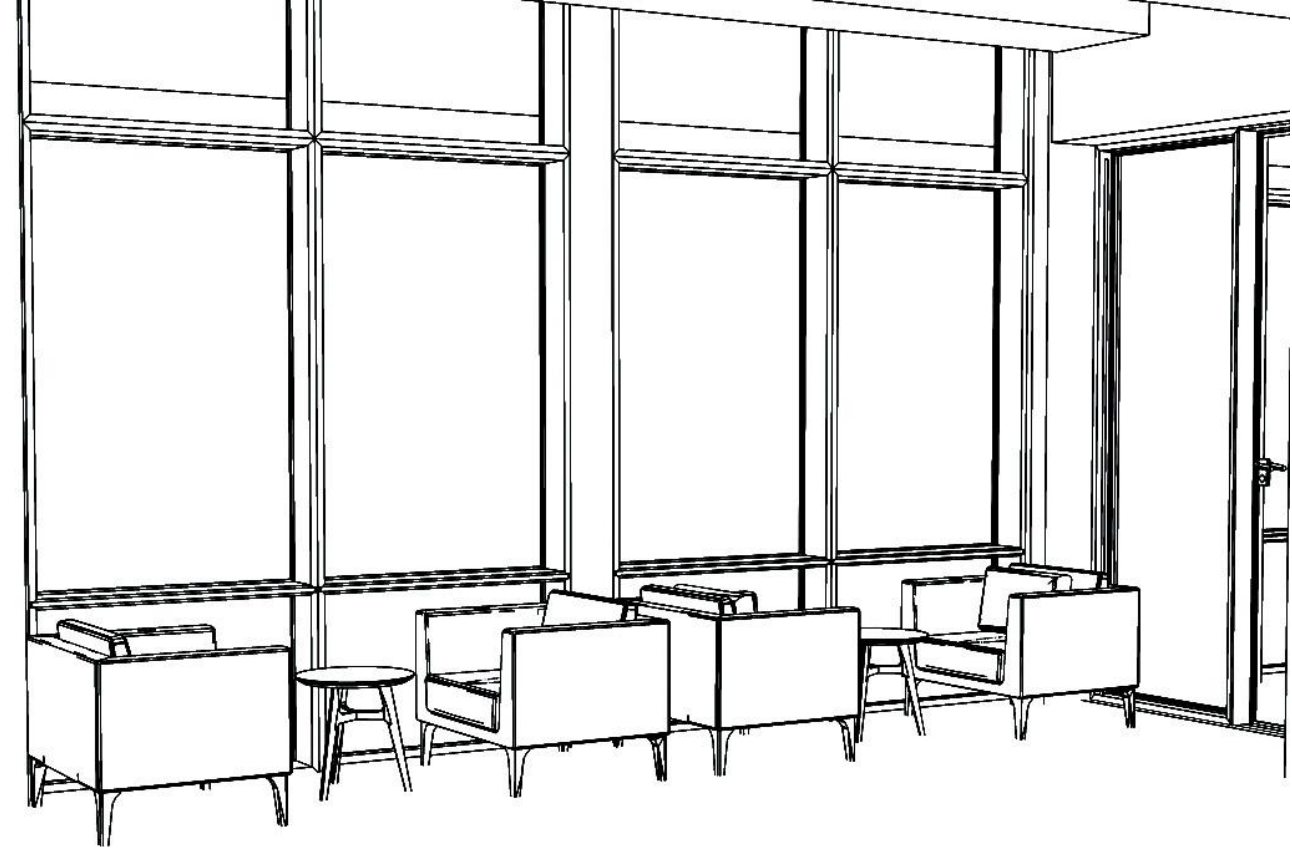

21

gathering ground

The best ideas are forged together.

DESIGN INTENT

Collaborative Circle

A large round table serves as a gathering point in the thoroughfare to offer meeting space free of hierarchy or formality, allowing everyone to gather and share equally.

ARWYN LOUNGE

Single Seat – Cushion Back | 29.5”d x 34”w x 29”h

COM Uph1: Brentano Ballad Cremello

COL Uph2: Cortina Leather Brandenburg Nougat

Wood Foot: Egret

ARWYN TABLES

Round Side Table | 18”d x 19”h

Veneer Finish: Egret

Base Finish: Egret