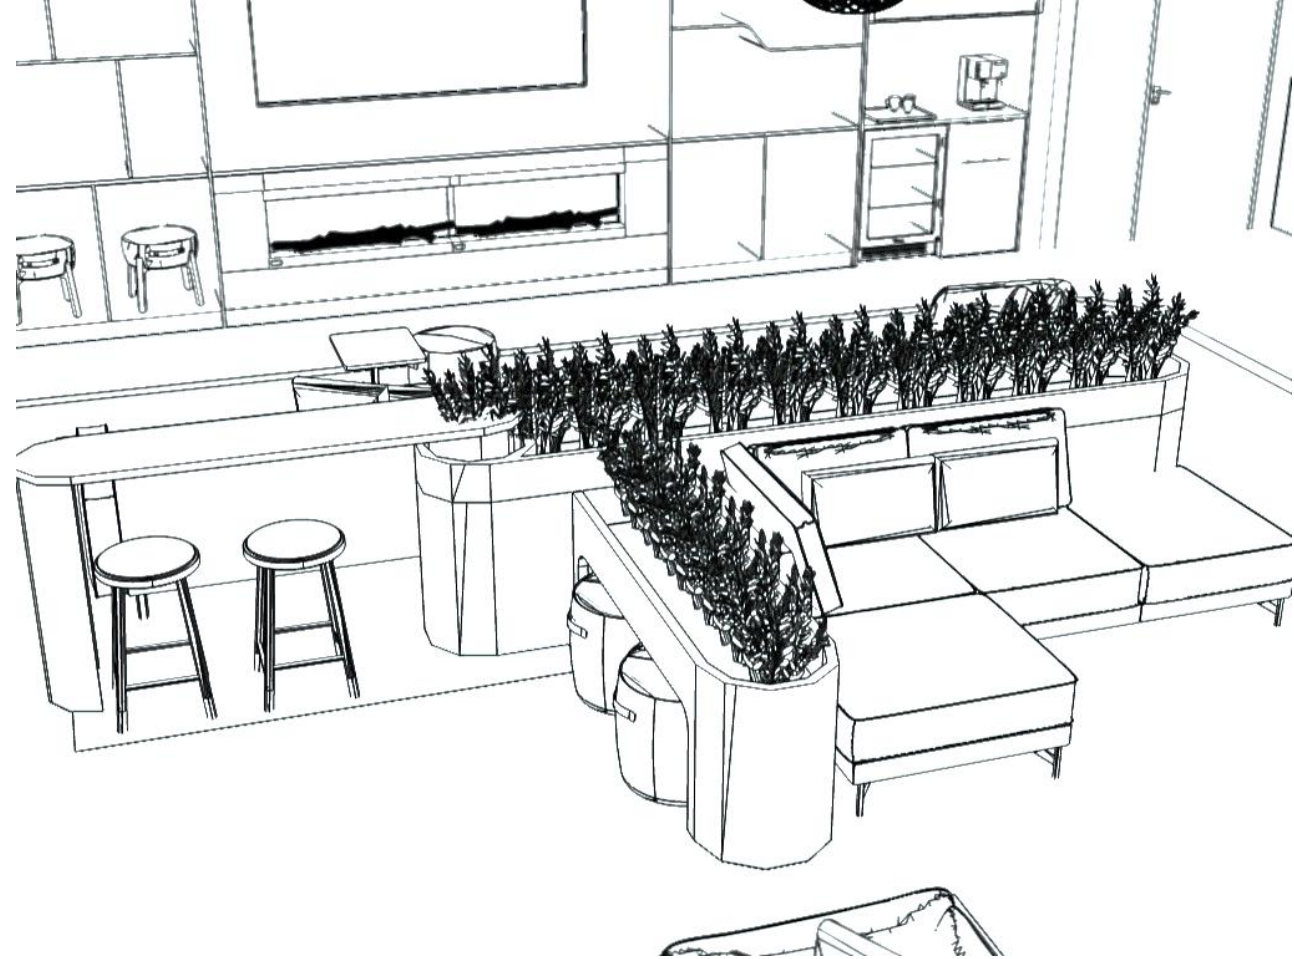

INDIE POUFS

Round Poufs | 18"d x 16.5"h
Upholstery: Luum Boucle Blue Phlox
Wood Base: Cinder

CUSTOM PLANTER

Rounded End Multiple Height Planter
18"d x 133.5"w x 32"h
18"d x 62.5"w x 25.25"h with pouf nook
14.5" x 65.5"w x 36"h racetrack extension top
Adjustable Planter Shelf
Upper Trough & Lower Riser: Skyline Steel
Veneer: Fawn