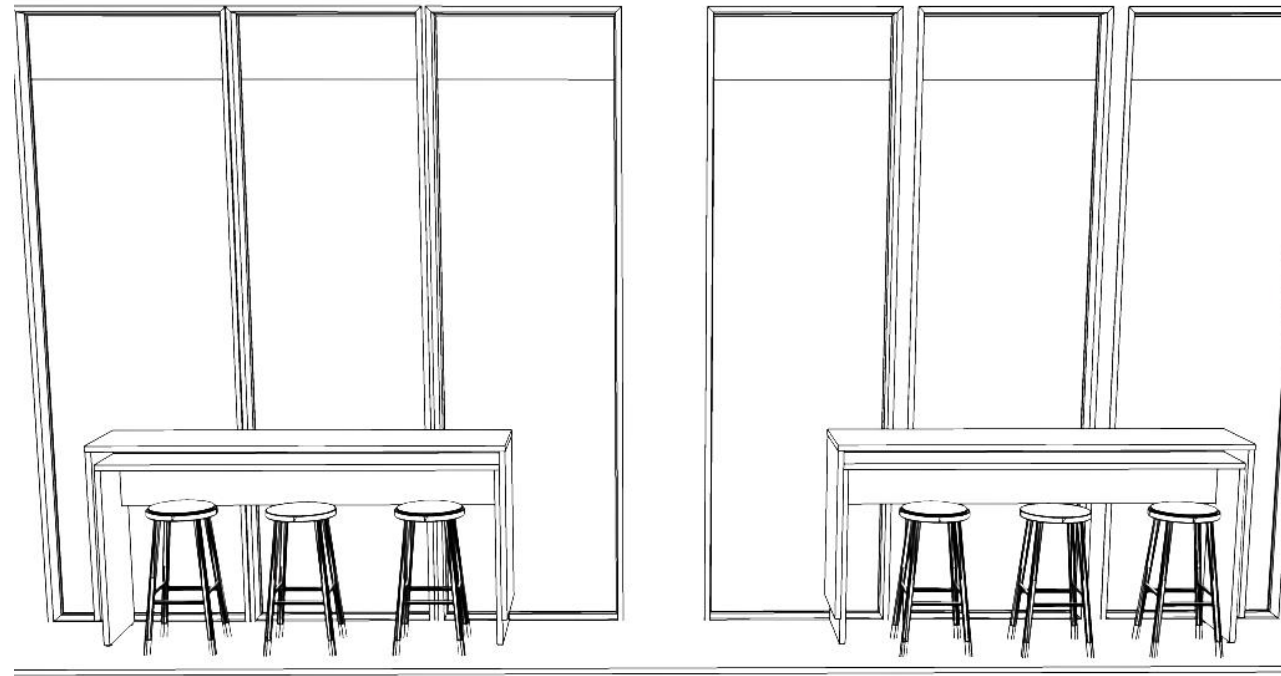

Poet
Modular

Poet
Tables

Indie
Pouf

Arwyn
Tables

Arwyn
Crossover

Accent
Pillows

hospitality hub

Because first impressions are everything.

DESIGN INTENT

Welcoming Embrace

Throughout this area you are greeted with a burst of vibrant textiles and supple leathers; infusing the space with undeniable energy and comforting elegance that invigorates the senses.

MACKEY STOOLS

Barstools | 30"H

COM Upholstery: HBF Matriarch Aura

Solid Wood Finish: Cask (White Oak)

Metal Finish: Mahogany Brown (RAL-8016)

REEF TABLES

Layered Tables | 20"d x 84"w x 42"h

TFL Top: Florence Walnut

Chassis: Zen Grey

Foot Rail: Aged Bronze