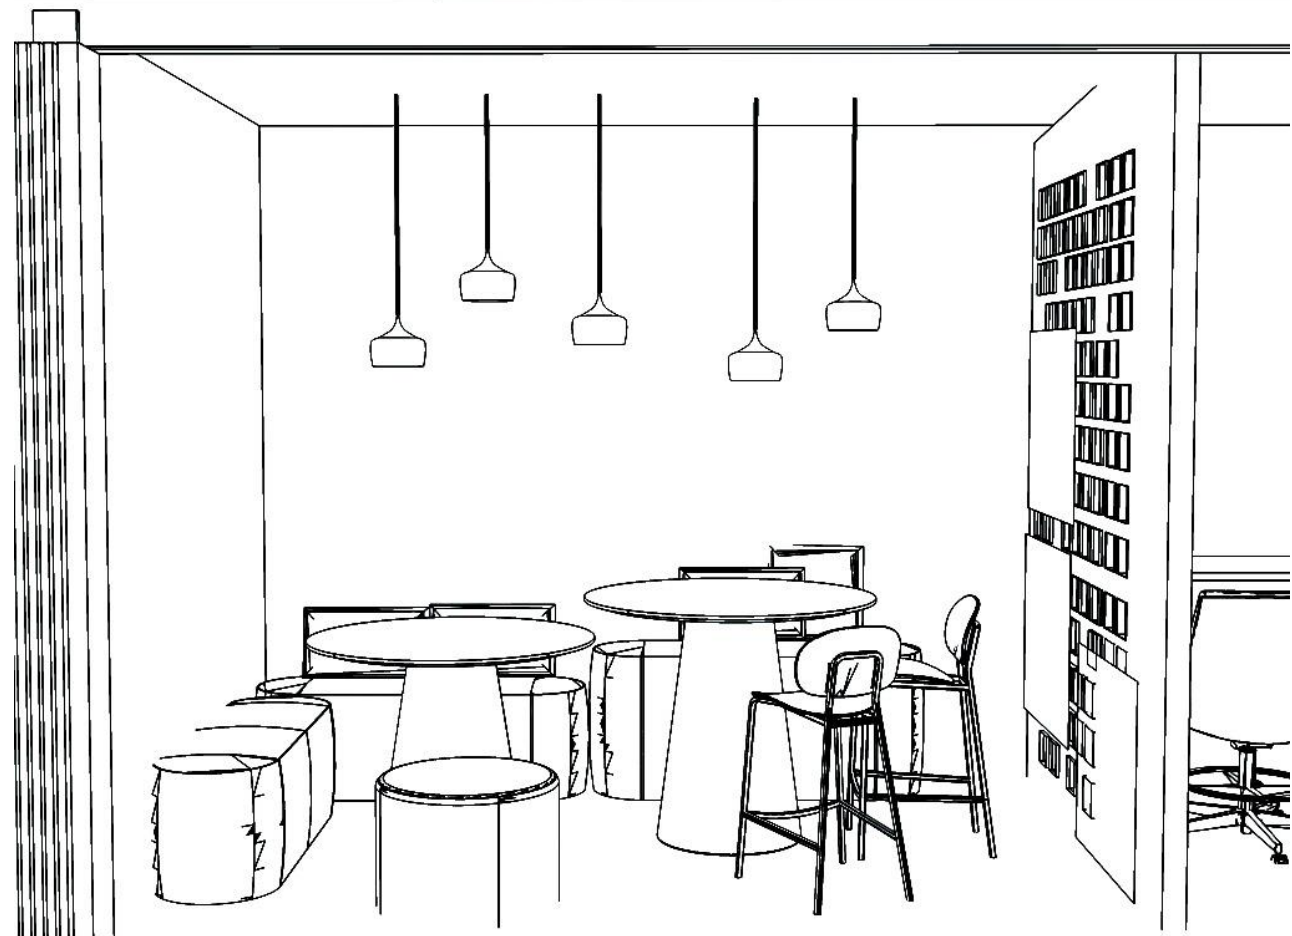

16 huddle hideaway

Take a moment. Recharge or retreat.

DESIGN INTENT

Take a Peek

Sneak a peek at the many ways to huddle up or hide away with JSI for calm moments of respite, quiet time to focus or a cozy break with friends. We've designed simple spaces to step away from the hustle of the day, – whether alone or together – JSI can create comfortable ambience for many settings.

INDIE BENCHES

Oval Bench | 18”d x 55”w x 19”h

Upholstery: Stinson Ritz Gull

Painted Base: Black Fox

Oval Bench | 18”d x 55”w x 25”h

COM Upholstery: HBF Matriarch Aura

Painted Base: Black Fox

BRYN STOOLS

Counter Stools | 37”h

COM Upholstery: Luum Everyday Boucle Silver Aster

Metal Leg: Soft Bronze

TOTEM POD

Round Pod | 24”d x 18”h

COM Upholstery: HBF Agate Stripe Shadow Agate

CUSTOM TABLES

Conical Base Work Table | 42”d x 29.5”/36”h

Veneer Top Finish: Raven

Edge: Bevel

24”d Base: Custom Leather Wrap