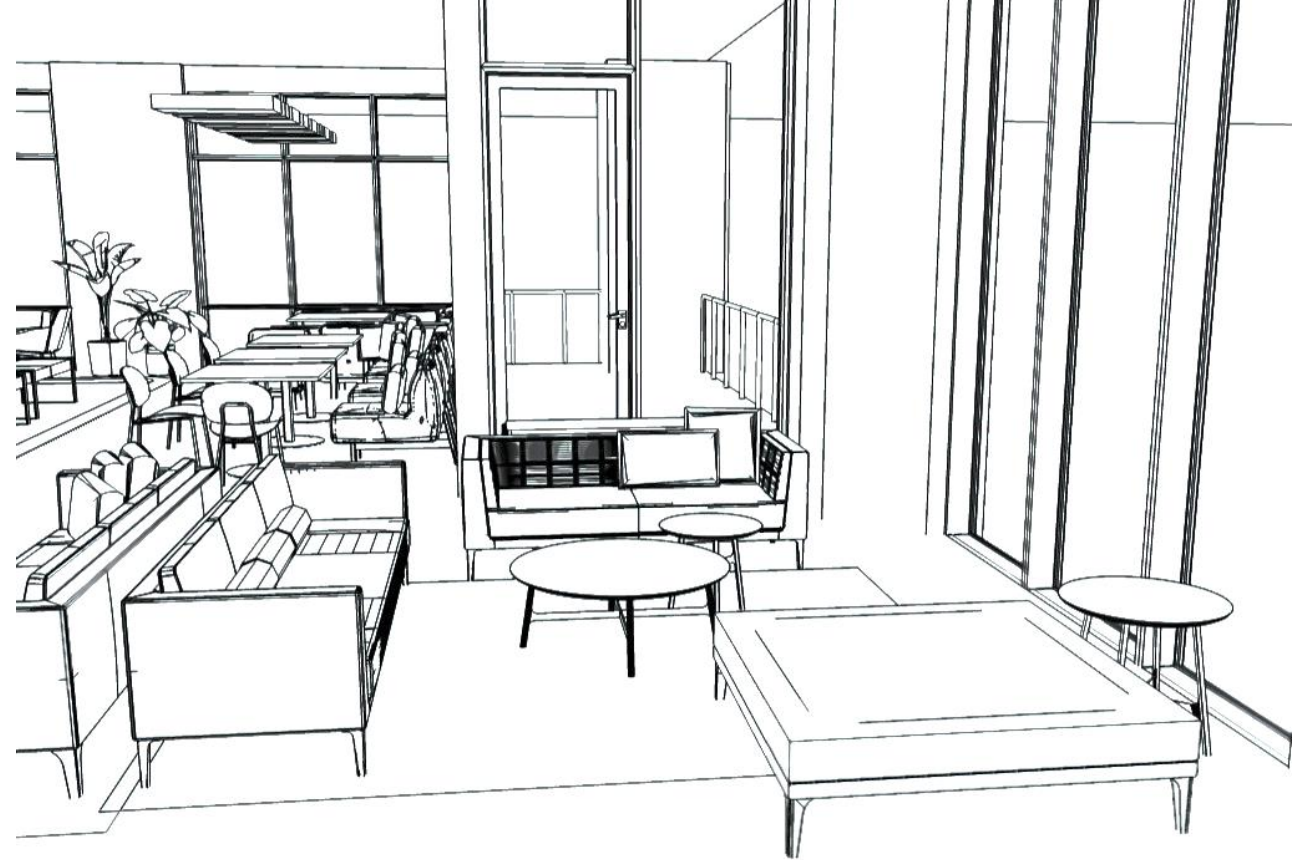

11

low-key lounge

Vibe out in style.

DESIGN INTENT

Posh + Sleek...

And everything Chic! Plush leathers and cozy lounges beckon you to sink into their luxurious depths, offering unparalleled comfort and style. Carefully curated to facilitate intimate conversation or lively discussion.

ARWYN LOUNGE

Three Seat – Cushion Back | 29.5”d x 90”w x 29”h
COL Uph1 Frame/Arms: Cortina Leather Vespa Caviar
COM Uph2 Seat/Back: Luna Textiles Raya Calabaza
Metal Feet: Matte Black

Two Seat – Quilted Back | 29.5”d x 53”w x 29”h
COM Upholstery: Luum Everyday Boucle Silver Aster
Metal Feet: Matte Black

ARWYN OTTOMAN

Square Ottoman | 48”d x 48”w x 15.25”h
COM Upholstery: HBF Tessellations Brickwork
Wood Feet: Cask

ARWYN TABLES

Round Coffee Table | 36”d x 16”h
Solid Surface Top: Black Onyx Mirage
Metal Legs: Matte Black

Round Side Table | 22”d x 21”h
Veneer Top: Cask
Metal Legs: Aged Bronze

Round Side Table | 18”d x 19”h
Veneer Top: Clay
Metal Legs: Aged Bronze

POET TABLE

Console Table | 14”d x 52 7/8”w x 27”h
Veneer Top: Clay
Metal Legs: Aged Bronze