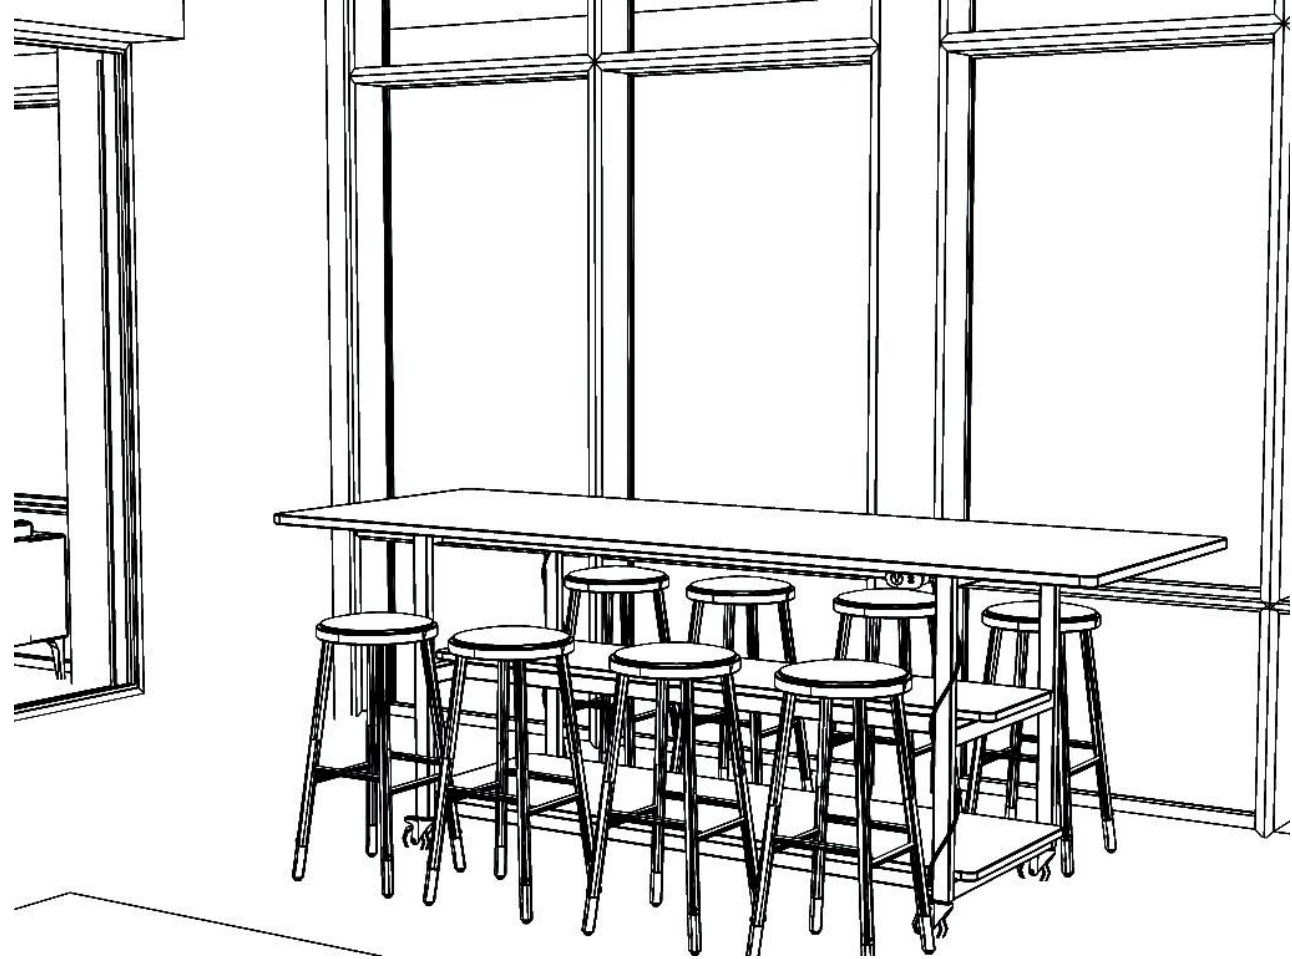

Middle + Bottom Shelves | 76"w x 20.5"d

Veneer Finish: Buff

Edge Profile: Eased

Metal Frame: Mint Turquoise (RAL-6033)

Casters: 4" Industrial casters for mobility

Power: Nik Power Unit with Woven Cord

Mackey
Stool