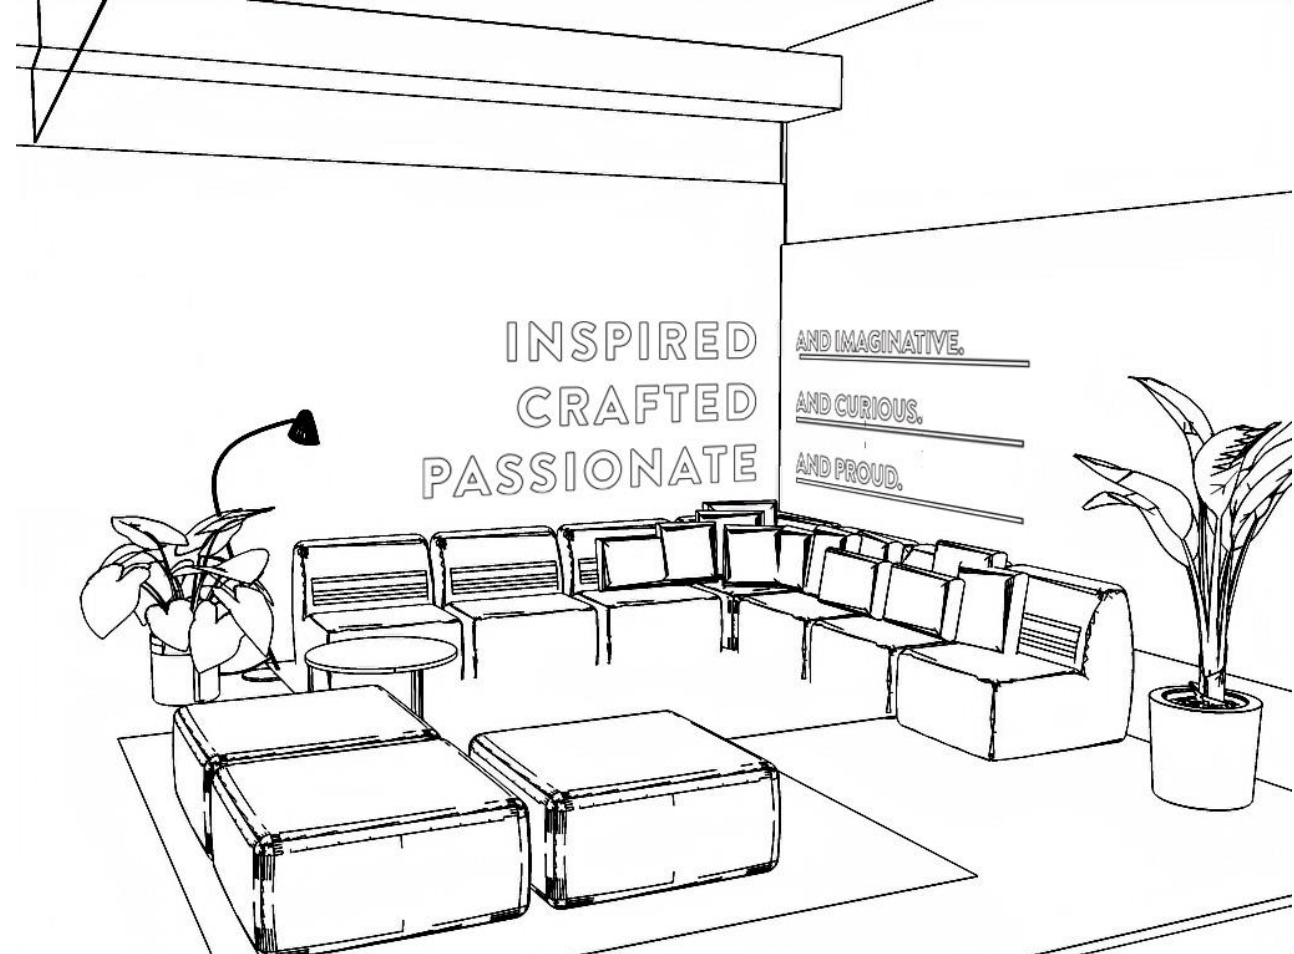

33

nostalgia nook

Who we were, who we are, and beyond.

DESIGN INTENT

Bid Farewell

All good times must come to an end, but not before we have a moment in this adios area that blends all elements of the JSI brand. Plush soft seating hits a cozy yet playful tone while inspirational words begging for a pic or a post, and pieces of the past adorn the walls.

CĀAV MODULAR LOUNGE

Single Seat Armless | 34.25”d x 30.5”w x 30.5”h

COM Upholstery: Everyday Boucle Night Bloom

COM Upholstery: Luum Everyday Boucle Larkspur

Corner Seat | 34.25”d x 34.25”w x 30.5”h

COM Upholstery: Luum Everyday Boucle Larkspur

CĀAV OTTOMANS

34”d x 34”w x 17”h

COM Upholstery: Luum Rubric Glass Block

COM Upholstery: Luum Everyday Boucle Larkspur

TRAIL TABLE

Round Occasional Table | 24”d x 20.5”h

Laminate Top Finish: Umber

Metal Finish: Soft Bronze