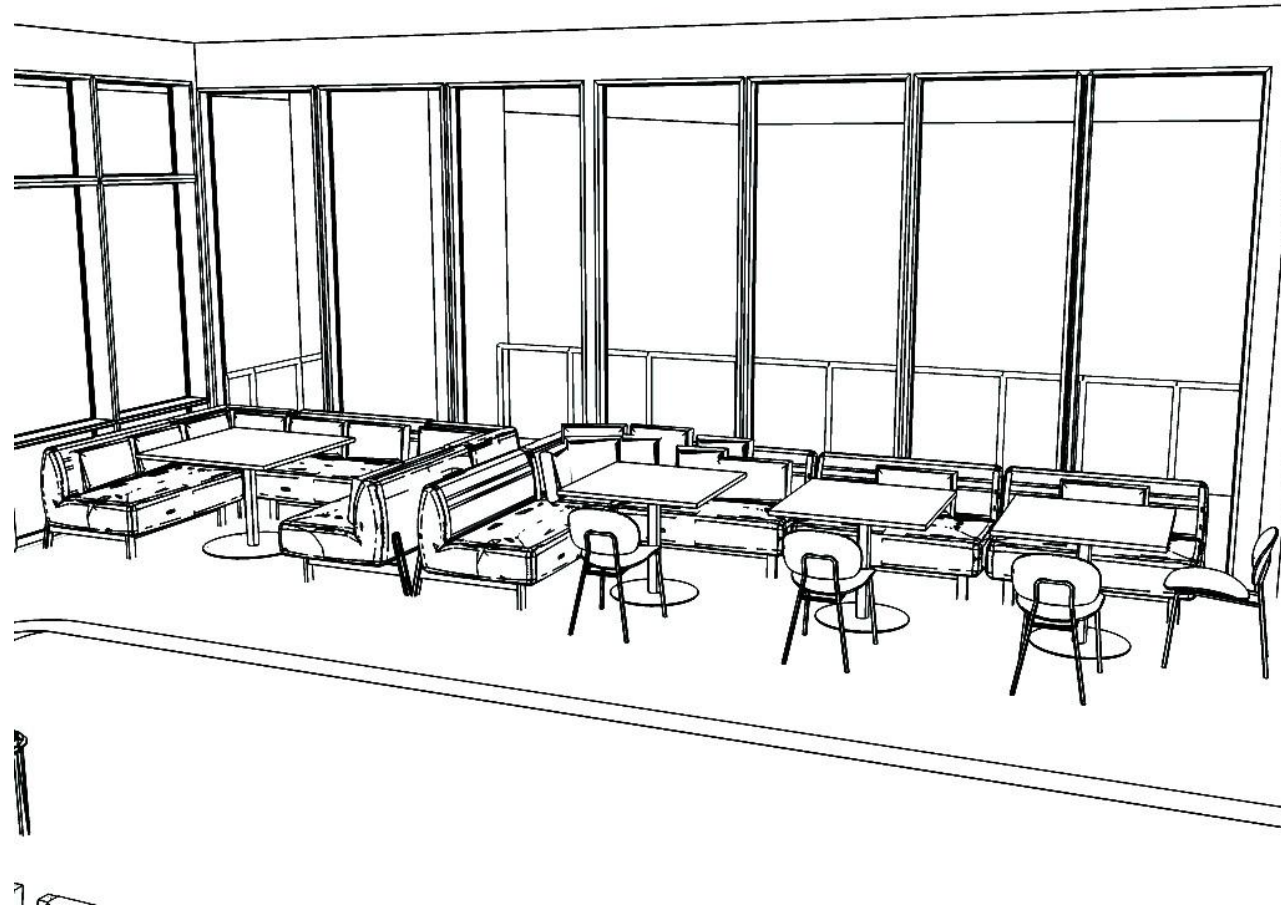

CĀAV LOUNGE

Wood Leg: Truffle (Walnut)

Corner Seat | 34.25”d x 34.25”w x 30.5”h
Upholstery: Momentum Luxique Vermeil

Two Seat Armless | 34.25”d x 50”w x 30.5”h
Upholstery: Momentum Luxique Vermeil

Corner Seat | 34.25”d x 34.25”w x 30.5”h
COM Upholstery: Carnegie Rise 53

Square Table Round Disc Base | 36”d x 29”h
Solid Surface Top Finish: Designer White
Edge Detail: Eased R3
Metal Base: Aged Bronze

BRYN GUEST CHAIRS

Guest Chairs | 31.25”h
Upholstery: Architex What the Fray Dewdrop
Metal Legs: Mahogany Brown (RAL-8016)