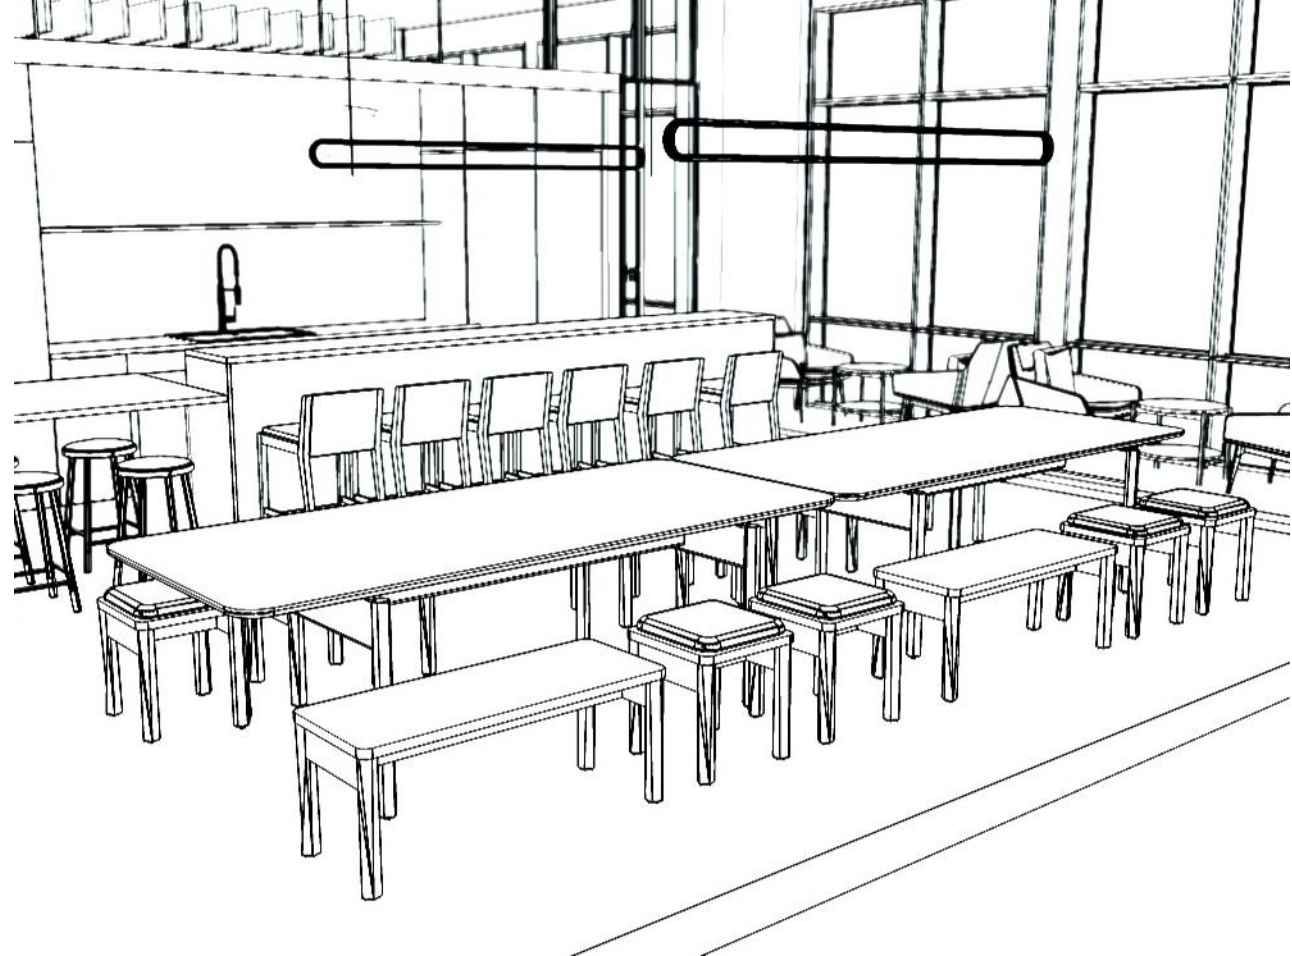

(8) Stool | 16”d x 16”w x 17”h

(4) Bench | 16”d x 42”w x 17”h

Solid Wood Finish: Matte Clear on High-Character White Oak

Base: Dowel Legs

FLUX CUSHIONS

Square Cushions | 15”d x 15”l

Upholstery: Cortina Café French Silk

14

sip + social

Good cocktails, great company.

DESIGN INTENT

Take a Break

The kitchen is the heart of the home, and our Sip & Social café is the energy of the space. Catch up over drinks and relax in style. The space offers multiple ways to interact, from large gathering tables, cozy booths, and tranquil seating with a view.