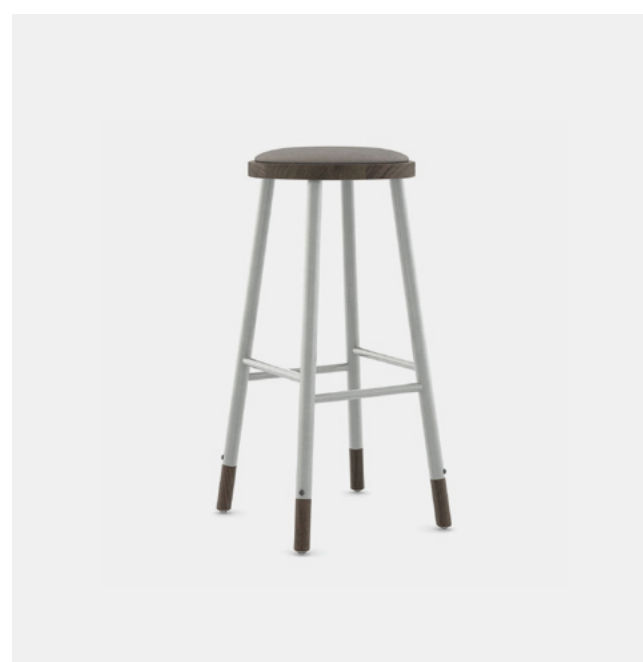

## Draft Table

*Coming soon*

42"d x 108"w | Bar Height

Top: Forbo | Desktop Burgundy

Shelf: Solid Wood Planks | Clear on White Oak

Base: Cashmere Beige\* | Casters