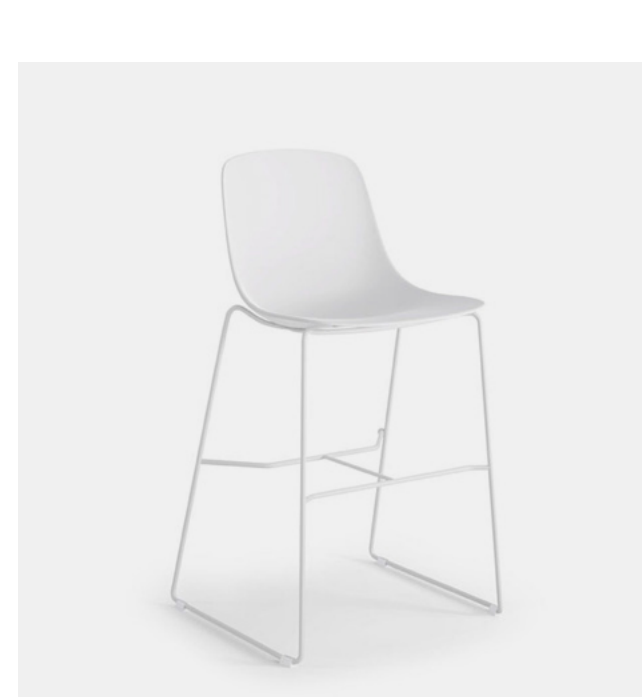

## Flux Cushions

Flux Oval Cushion

20"d x 29"w

Upholstery: Designtex Loop to Loop Navy

Flux Rectangular Cushions

20"d x 29"w

Maharam Layers park Earth/Cobalt