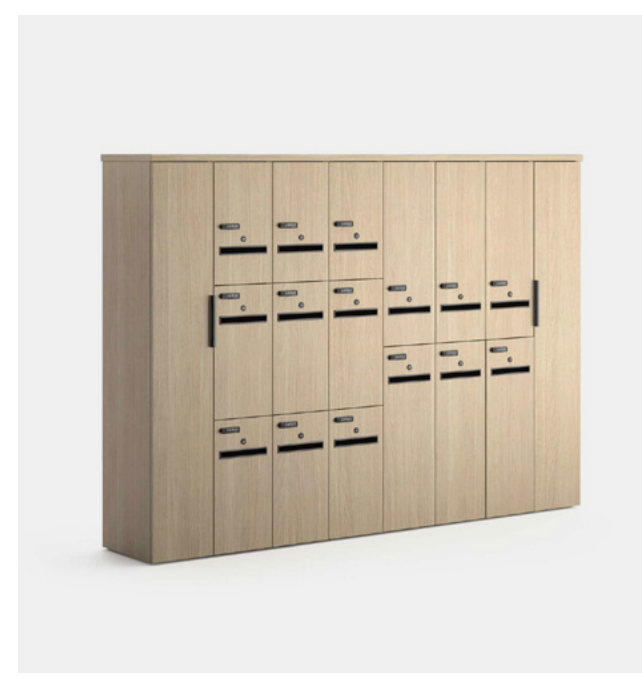

## Flux Modular Casegoods

Flux Modular Two Door Storage Pedestal

22"d x 36"w x 21"h

Laminate: Mineral

Metal Finish: Cashmere Beige\*

Flux Modular Credenza Top

22"d x 72"w x 1<sup>3</sup>/<sub>16</sub>"h

Laminate: Mineral

## Flux Lockers

Flux Triple Locker Storage Cabinets | Right

22"d x 12"w x 69"h

Laminate: Mineral

Metal Finish: Matte Black

Flux Modular Locker Top

22"d x 36<sup>1</sup>/<sub>8</sub>"w x 1<sup>3</sup>/<sub>16</sub>"h