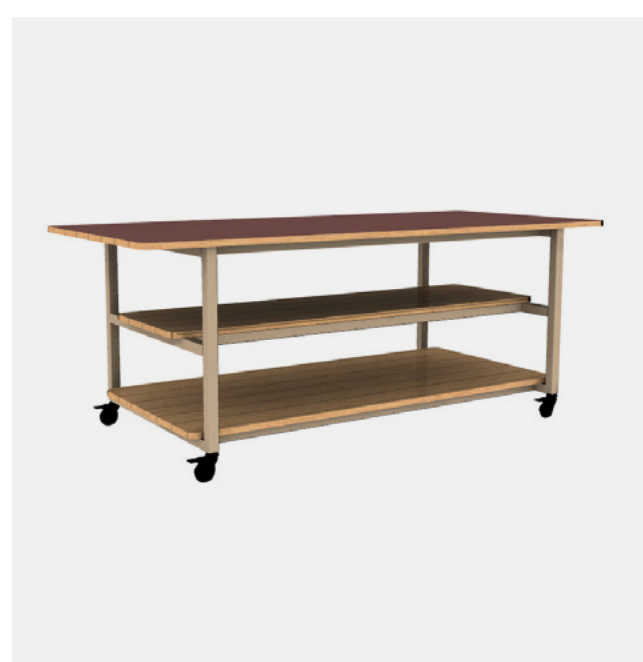

Draft Table

Coming soon

42"d x 108"w | Bar Height

Top: Forbo | Desktop Burgundy

Shelf: Solid Wood Planks | Clear on White Oak

Base: Cashmere Beige* | Casters