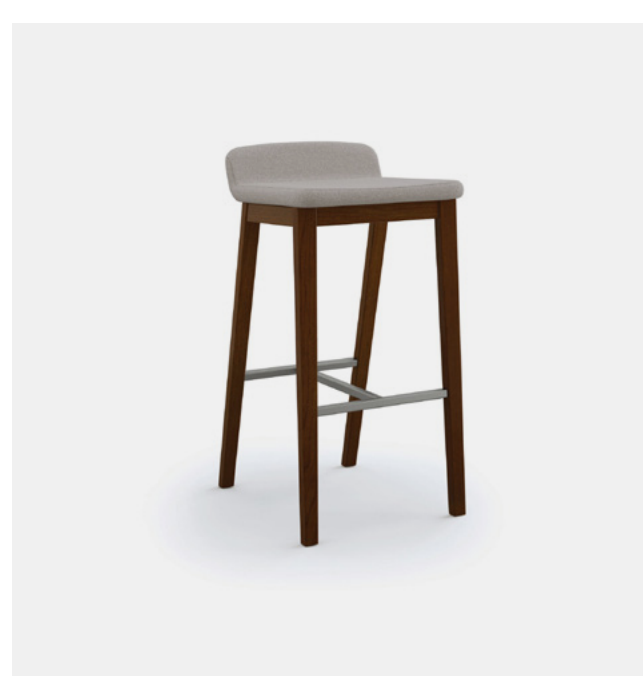

## Anthology Tables

*Bar height coming later this year*

42"d x 90"w | Bar Height

Top: Arc Boat | Solid Wood | Buff

Base: Bridge | Solid Wood | Buff

Profile: Choice

42"d x 90"w | Bar Height

Top: Arc Boat | Solid Wood | Buff

Base: Oblique | Cashmere Beige

Profile: Choice

60"d x 60"w | Seated Height

Top: Round | Solid Wood | Buff

Base: Fluted | Solid Wood | Buff

Profile: Eased

## Bourne Barstools

19½"d x 18"w x 33½"h

COM Upholstery: Brentano Longji Spice Shop

Solid Wood: Umber | Walnut

Metal Finish: Matte Black

COM Upholstery: Maharam Epingle Stripe

Mahogany

Solid Wood: Umber | Walnut