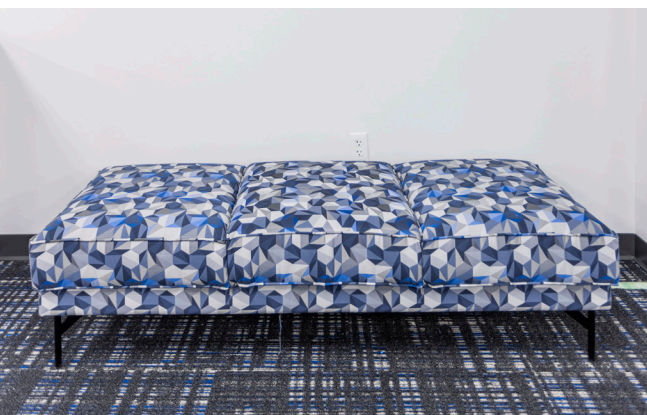

The use of our Poet series, in the Cube version, as the predominate lounge series speaks to its versatility as seen through the many different spaces, punctuated by Arwyn occasional tables. Garvey R5 swivel chairs used with the Collective conference table, provide the sleek comfort required. Oxley benches enhance the art gallery experience where guests can view the artistic polar bear expressions.