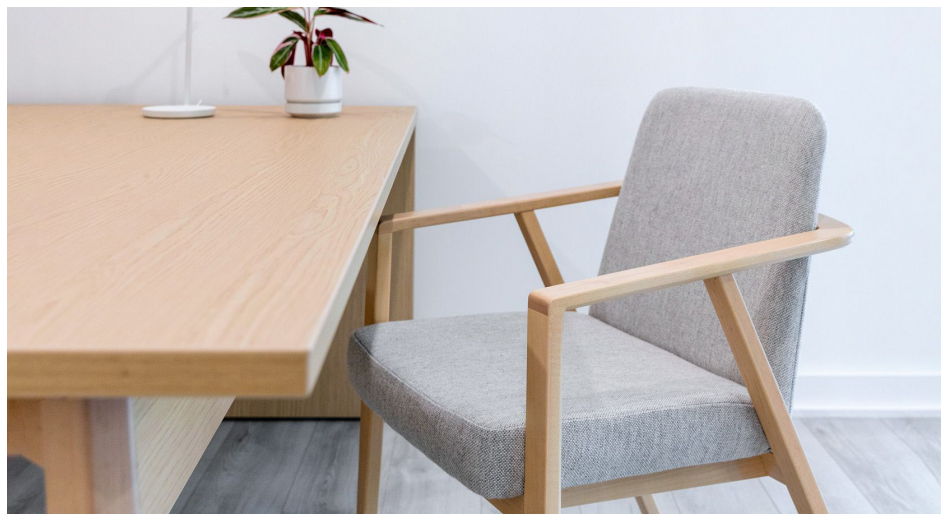

DULANY INDUSTRIES | Savannah, GA

Designer: Amber Scott

Portfolio Dulany Industries

INSPIRATIONAL TAKE ON THE TRADITIONAL PRIVATE OFFICE.

"The scandinavian-inspired design aesthetic and concise color and finish palette were determined within the initial concept development phase of the project, which was influenced by the building's modern architecture that created a canvas for scandinavian-inspired design. We felt the scandinavian design aesthetic is a perfect counterpoint to day-to-day stressors of digital life."