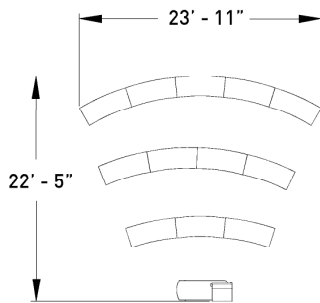

LKT001 lecture configuration with instructor station

MODEL	DESCRIPTION	QTY	PRICE EA
LK-29IRR0-2666RT	rounded arc rectangular instructor mobile station, right, with T base	1	\$1,996
LK-LC29-2460T	lecture training top	12	\$370
LK-TBF-LC29-2460	fixed T base for lecture top	12	\$508
LK-MPF-36A	fixed acrylic modesty panel	1	\$276
TOTAL LIST			\$12,808