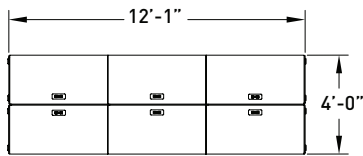

LKT006 rectangular group with power and privacy

MODEL	DESCRIPTION	QTY	PRICE EA
LK-TT29-2448T	rectangular training top	6	\$285
LK-TBF-TT29-2448	fixed T base for rectangular top	6	\$458
LK-PSP-2424P	PET privacy screen	4	\$386
LK-PSP-4824P	PET privacy screen	3	\$600
EC-L-CTI-48	electrical CTI for Link	6	\$534
EC-L-J-12	electrical jumper for Link	1	\$100
EC-PI-L-72-A	3 prong plug 110 power infeed	1	\$242
LKB03SCN-LINK	screen link bracket	3	\$67
<b>TOTAL LIST</b>			<b>\$11,549</b>