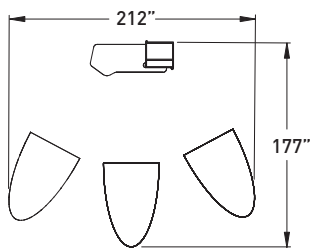

LKT007 hive tables with instructor station

MODEL	DESCRIPTION	QTY	PRICE EA
LK-29IIL7-3172T	interactive instructor mobile station, left, with T base	1	\$2,215
LK-HV29-4872T	hive training top	3	\$651
LK-TBF-HV29-4872	fixed T base for hive top	3	\$568
TOTAL LIST			\$5,872