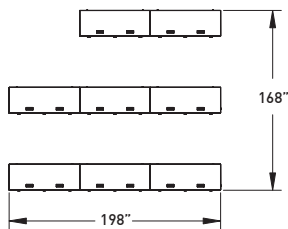

LKT010 rectangular configuration with power

MODEL	DESCRIPTION	QTY	PRICE EA
LK-TT29-2466T	rectangular training top	8	\$382
LK-TBT-TT29-2466	tilt T base for rectangular top	8	\$910
LK-MPH-66A	hinged acrylic modesty panel	8	\$453
EC-E-LRT2-66	electrical LRT2 for Econo	8	\$473
EC-PI-E-72A	3 prong plug - 110 power infeed for Econo	3	\$271
LKB03TBL-LINK	table link bracket	5	\$55
TOTAL LIST			\$18,832