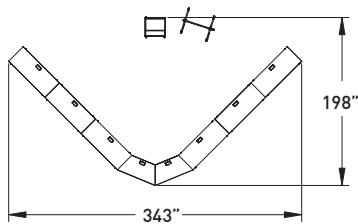

LKT011 presentation configuration with power, podium and mobile marker board

MODEL	DESCRIPTION	QTY	PRICE EA
LK-TZ29-2448T	trapezoid training top	2	\$325
LK-TBT-TZ29-2448	tilt T base for trapezoid top	2	\$894
LK-TT29-2460T	rectangular training top	6	\$320
LK-TBT-TT29-2460	tilt T base for rectangular top	6	\$908
LK-PDL-2224	mobile podium, left	1	\$1,488
LKB-MS-3672M	marker board mobile screen	1	\$1,491
EC-E-CT1-48	electrical CT1 for Econo	2	\$241
EC-E-CT1-60	electrical CT1 for Econo	6	\$243
EC-PI-E-72A	3 prong plug - 110 power infeed for Econo	1	\$271
LKB03TBL-LINK	table link bracket	7	\$55
TOTAL LIST			\$15,381