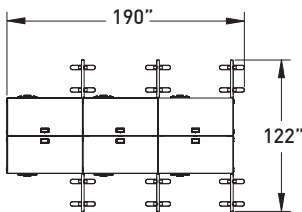

LKT013 rectangular stations with power, privacy and storage

MODEL	DESCRIPTION	QTY	PRICE EA
LK-TT29-3060T	rectangular training top	6	\$336
LK-TBF-TT29-3060	fixed T base for rectangular top	6	\$536
LK-PSP-6024P	PET privacy screen	3	\$1,023
LK-PSP-3024P	PET privacy screen	8	\$451
EC-E-CTI-60	electrical CT1 for Econo	8	\$243
LKB03SCN-LINK	screen link bracket	7	\$67
EC-PI-E-72A	3 prong plug - 110 power infeed for Econo	1	\$271
INF3048-1SUP	Indie single poufy freestanding upholstered screen, COM	6	\$1,319
VL1820PT	Vision mobile lateral file with cushion top, COM	6	\$1,260
TOTAL LIST			\$29,581