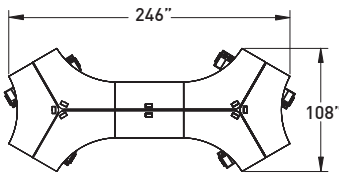

LKT014 one-twenty stations with power, privacy and storage

MODEL	DESCRIPTION	QTY	PRICE EA
LK-YG29-4584T	one-twenty training top	6	\$655
LK-TBF-YG29-4584	fixed T base for one-twenty top	6	\$648
LK-TT29-2460T	rectangular training top	2	\$320
LK-TBF-TT29-2460	fixed T base for rectangular top	2	\$508
LK-PSP-4224A	frosted acrylic privacy screen	6	\$533
LK-PSP-6024A	frosted acrylic privacy screen	1	\$698
EC-E-CT1-84	electrical CT1 for Econo 84"w	6	\$258
EC-E-CT1-60	electrical CT1 for Econo 60"w	2	\$243
LKB03SCN-LINK	screen link bracket	7	\$67
LKB03TBL-LINK	table link bracket	4	\$55
FLT1816-21FMPT	Flux mobile pedestal with top storage	6	\$1,065
TOTAL LIST			\$21,008