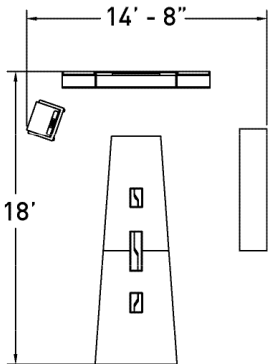

NAT001 laminate view table for presentation with power

MODEL	DESCRIPTION	QTY	PRICE EA
NAT60168-30VTPB	view 2pc table with 2 panel bases; reverse bevel edge	1	\$9,885
NAT2090-36SCD	buffet credenza	1	\$4,027
NAT1224-74SSUR	open shelf tower, right	1	\$1,787
NAT1224-74SSUL	open shelf tower, left	1	\$1,787
NAT1260-74CMUF	media wall with TV bracket	1	\$2,250
NAT2026-47LES	mobile lectern with storage	1	\$3,604
EC37	oasis mini power unit	2	\$1,325
EC40	large storage unit	1	\$978
EC36	cove power unit	1	\$760
TOTAL LIST			\$27,728