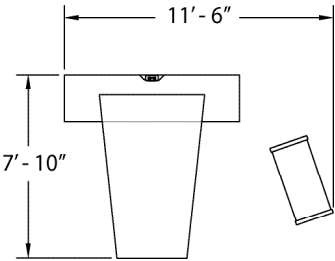

NAT005 solid surface view table with storage

MODEL	DESCRIPTION	QTY	PRICE EA
NAV5484-VTPLB	view peninsula table with open loop base and solid surface top	1	\$10,099
NAT2490-26PCO	power open storage credenza	1	\$4,618
NAT2042-72SHU	open shelves	1	\$3,594
TOTAL LIST			\$18,311