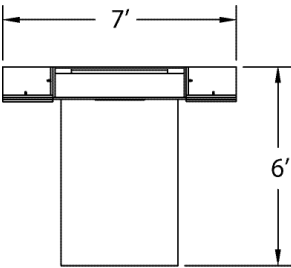

**NAT006** laminate standing height table with media wall

MODEL	DESCRIPTION	QTY	PRICE EA
NAT4260-40TTRPB	standing height rectangular runoff table with panel base	1	\$2,742
NAT1218-84SWUR	side access wardrobe tower, right	1	\$1,677
NAT1218-84SWUL	side access wardrobe tower, left	1	\$1,677
NAT1248-84CMUC	media wall; table mount with TV bracket	1	\$2,261
NAB1842TK	tackboard for side access wardrobe tower;	2	\$207
	COM fabric grade		
EC36	cove power unit	1	\$760
<b>TOTAL LIST</b>			<b>\$9,531</b>