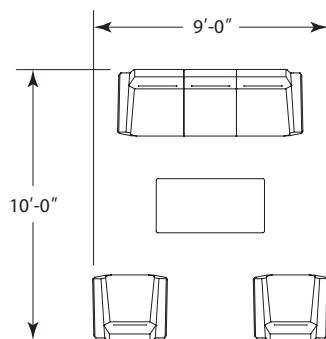

BeSPACE

BS001 freestanding sofa, table & chairs

MODEL	DESCRIPTION	QTY	PRICE EA
BS1	lounge chair, com	2	\$3,267
BS3	sofa lounge, com	1	\$5,441
BS2448GTT	rectangular coffee table, glass top	1	\$3,299
TOTAL LIST			\$15,274