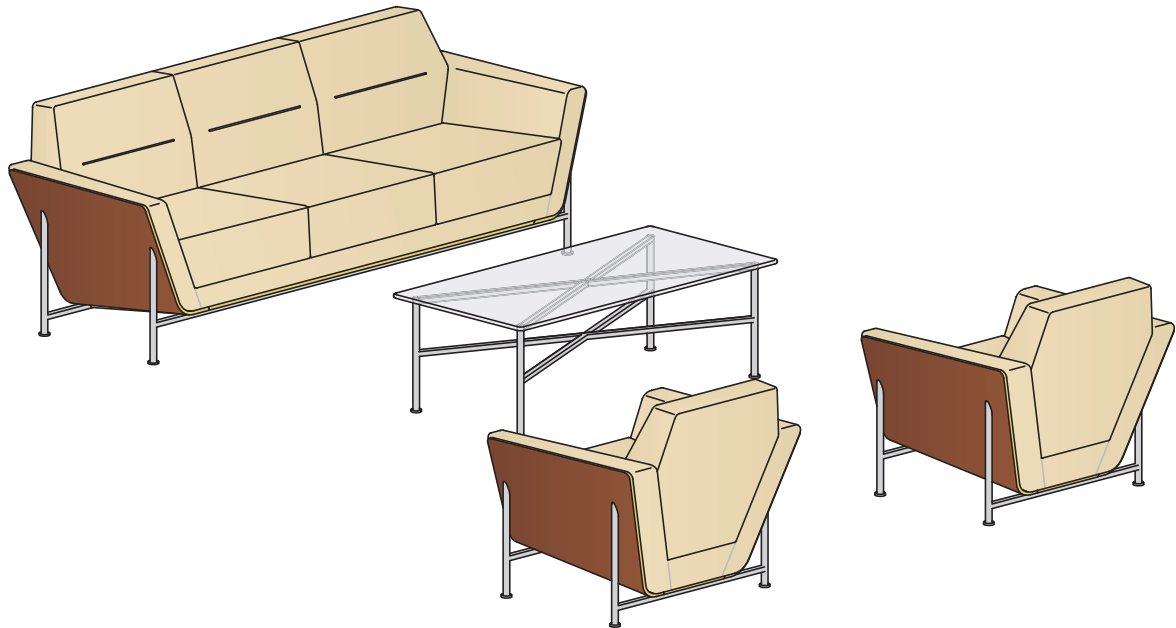

BeSPACE

BS001 freestanding sofa, table & chairs

MODEL	DESCRIPTION	QTY	PRICE EA
BS1	lounge chair, com	2	\$3,267
BS3	sofa lounge, com	1	\$5,441
BS2448GTT	rectangular coffee table, glass top	1	\$3,299
TOTAL LIST			\$15,274