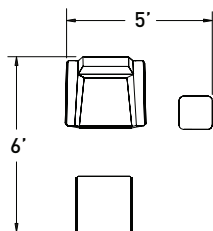

BS002 swivel chair & ottoman with open back bookcase

MODEL	DESCRIPTION	QTY	PRICE EA
BS1-S	swivel lounge chair, com	1	\$3,267
BS230	ottoman, com	1	\$1,656
BS140	upholstered pod, com	1	\$792
TOTAL LIST			\$5,715