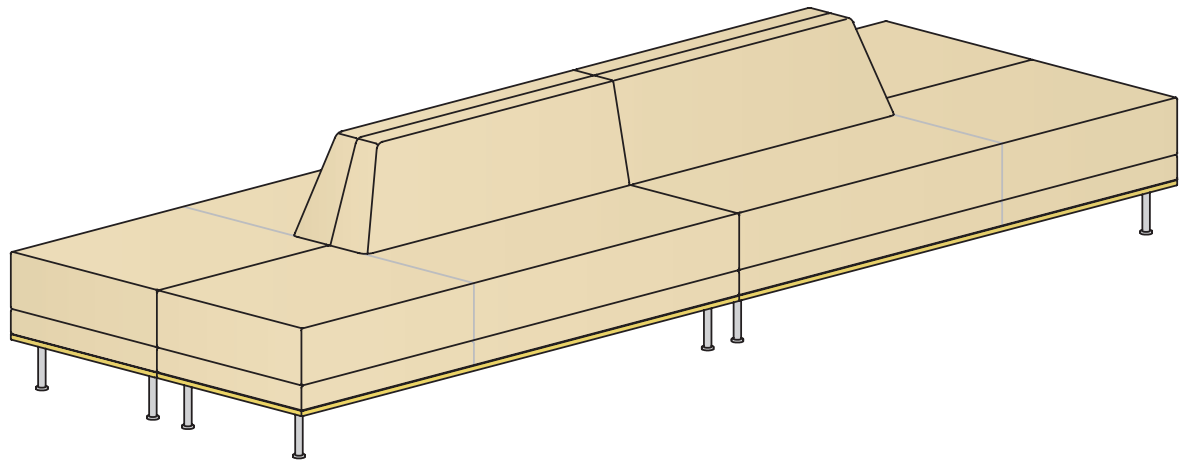

BeSPACE

BS003 modular lounge back to back

MODEL	DESCRIPTION	QTY	PRICE EA
BS721L	72" partial back bench, left, com	2	\$3,156
BS721R	72" partial back bench, right, com	2	\$3,156
TOTAL LIST			\$12,624