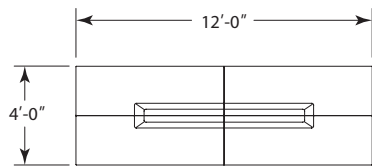

BeSPACE

BS003 modular lounge back to back

MODEL	DESCRIPTION	QTY	PRICE EA
BS721L	72" partial back bench, left, com	2	\$3,156
BS721R	72" partial back bench, right, com	2	\$3,156
TOTAL LIST			\$12,624