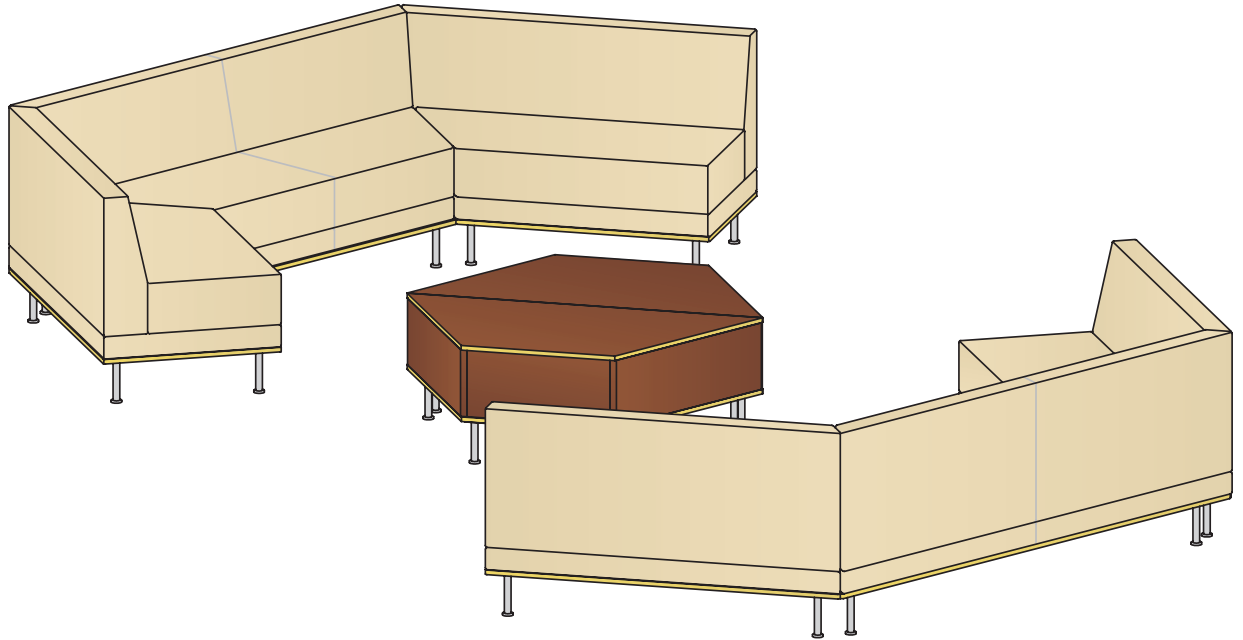

BeSPACE

BS006 modular lounge with tables

MODEL	DESCRIPTION	QTY	PRICE EA
BS482-120L	48" angled bench with back, left, com	2	\$2,155
BS482-120R	48" angled bench with back, right, com	2	\$2,155
BS722-122	72" dual angled bench with back, com	2	\$3,162
BS2448DCT	48" dual angled corner table	2	\$1,342
TOTAL LIST			\$17,628