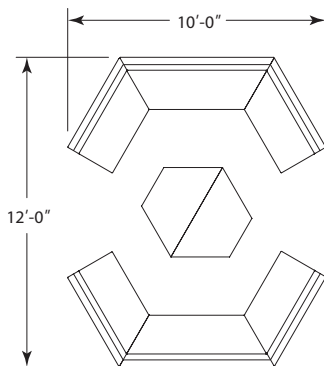

BeSPACE

BS006 modular lounge with tables

MODEL	DESCRIPTION	QTY	PRICE EA
BS482-120L	48" angled bench with back, left, com	2	\$2,155
BS482-120R	48" angled bench with back, right, com	2	\$2,155
BS722-122	72" dual angled bench with back, com	2	\$3,162
BS2448DCT	48" dual angled corner table	2	\$1,342
TOTAL LIST			\$17,628