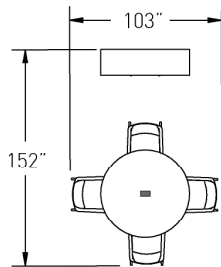

BU001 guest chairs with round table and low storage

MODEL	DESCRIPTION	QTY	PRICE EA
BU60-30RDML	30"h round table with wood/metal legs	1	\$4,401
BU7511E	guest chair - dual fabric, COM	4	\$1,386
BU1860-24SCHD	low storage	1	\$3,222
EC26	worksurface power	1	\$606
TOTAL LIST			\$13,773