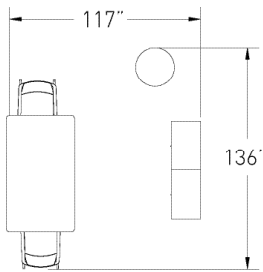

BU003 guest chairs with rectangle table, side table and tall storage

MODEL	DESCRIPTION	QTY	PRICE EA
BU4272-30TTWL	30"h rectangle table with wood legs	1	\$2,544
BU24-21RDWL	round side table	1	\$1,323
BU1830-42STWL	tall storage, left	2	\$2,964
BU7511D	guest chair - single fabric, COM	2	\$1,325
TOTAL LIST			\$12,445