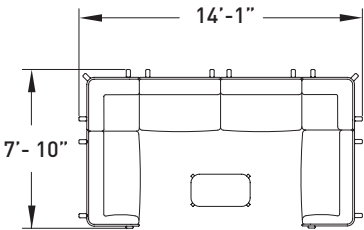

CV005 modular lounge

MODEL	DESCRIPTION	QTY	PRICE EA
CVM3434-52-C	corner seat with privacy screen, com	2	\$3,251
CVM3450-52	two seat with privacy screen, com	2	\$3,302
CVM3558-52-L	two seat with arm left and privacy screen, com	1	\$4,101
CVM3558-52-R	two seat with arm right and privacy screen, com	1	\$4,101
INT2535-17TT	Indie rectangular lounge table	1	\$1,160
TOTAL LIST			\$22,468