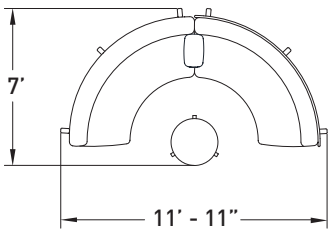

CV007 modular lounge

MODEL	DESCRIPTION	QTY	PRICE EA
CVM9036-31	90 deg curved seat, com	1	\$4,186
CVM9036-52	90 deg curved seat with privacy screen, com	1	\$5,732
CVA-BOLSTER	power bolster, com	1	\$707
EC47	under surface/side mount power	1	\$391
INT2525-17RD	Indie round lounge table	1	\$1,014
TOTAL LIST			\$12,030