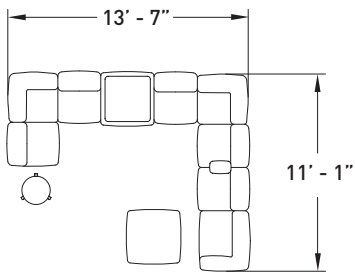

**CV008** sectional lounge

MODEL	DESCRIPTION	QTY	PRICE EA
CVS3434-31-C	armless corner seat, com	2	\$1,943
CVS3431-31	armless single seat, com	4	\$1,601
CVS3431-31	armless single seat with power, com	1	\$1,812
CVS3441-31-L	single seat with arm left, com	1	\$1,949
CVA-BOLSTER	power bolster, com	1	\$707
CVT3434-17	table with power, com	1	\$1,509
CV03434-17	ottoman, com	1	\$1,170
INT1919-14RD	Indie round low lounge table	1	\$978
<b>TOTAL LIST</b>			<b>\$18,492</b>