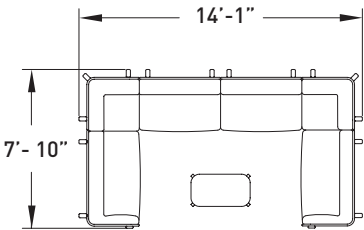

CV005 modular lounge

MODEL	DESCRIPTION	QTY	PRICE EA
CVM3434-52-C	corner seat with privacy screen, com	2	\$3,116
CVM3450-52	two seat with privacy screen, com	2	\$3,115
CVM3558-52-L	two seat with arm left and privacy screen, com	1	\$3,876
CVM3558-52-R	two seat with arm right and privacy screen, com	1	\$3,876
INT2535-17TT	Indie rectangular lounge table	1	\$1,121
TOTAL LIST			\$21,335