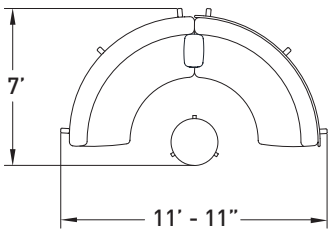

**CV007** modular lounge

MODEL	DESCRIPTION	QTY	PRICE EA
CVM9036-31	90 deg curved seat, com	1	\$4,024
CVM9036-52	90 deg curved seat with privacy screen, com	1	\$5,450
CVA-BOLSTER	power bolster	1	\$680
EC47	under surface/side mount power	1	\$378
INT2525-17RD	Indie round lounge table	1	\$980
<b>TOTAL LIST</b>			<b>\$11,512</b>