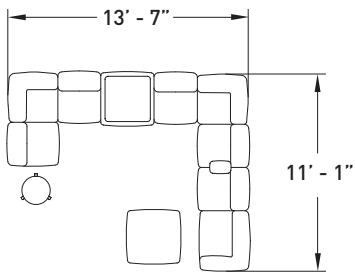

CV008 sectional lounge

MODEL	DESCRIPTION	QTY	PRICE EA
CVS3434-31-C	armless corner seat, com	2	\$1,862
CVS3431-31	armless single seat, com	4	\$1,534
CVS3431-31	armless single seat with power, com	1	\$1,812
CVS3441-31-L	single seat with arm left, com	1	\$1,869
CVA-BOLSTER	power bolster, com	1	\$680
CVT3434-17	table with power, com	1	\$1,459
CV03434-17	ottoman, com	1	\$1,120
INT1919-14RD	Indie round low lounge table	1	\$945
TOTAL LIST			\$17,745