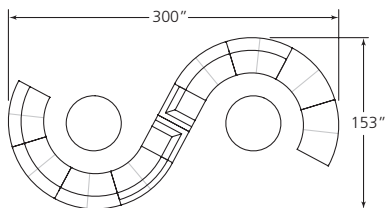

## CT003 stepped-height serpentine

MODEL	DESCRIPTION	QTY	PRICE EA
CTI32450	45° curved bench, com	2	\$1,945
CTI32451	45° curved seat with low back, com	3	\$2,432
CTI32452	45° curved seat with mid back, com	2	\$2,623
CTC20S3UR	corner seat with high back, right, com	1	\$2,948
CTC20S3UL	corner seat with high back, left, com	1	\$2,948
CTI32453	45° curved seat with high back, com	1	\$2,812
CTD500	50" diameter ottoman, com	2	\$2,298
<b>TOTAL LIST</b>			<b>\$29,736</b>