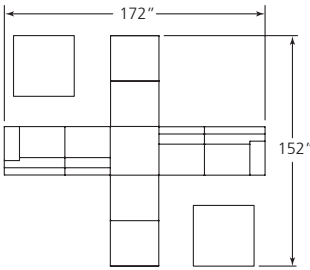

CT005 opposite facing

MODEL	DESCRIPTION	QTY	PRICE EA
CTL2302UL	two seat mid back upholstered arm, left, com	2	\$3,694
CTL2300	two seat bench, com	2	\$2,282
CTS32WS	32" square table, wood top with wood chassis	1	\$1,163
CTS400	40" square ottoman, com	2	\$1,544
TOTAL LIST			\$16,203