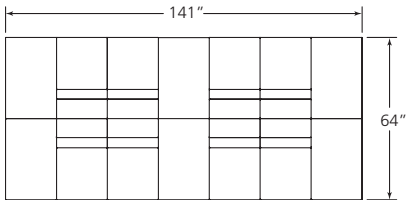

CT006 back-to-back

MODEL	DESCRIPTION	QTY	PRICE EA
CTL1200	single seat bench, com	4	\$1,258
CTL2201	two seat low back, armless, com	4	\$2,582
CTR3220CC	20" linking table, wood top with wood chassis	2	\$1,047
TOTAL LIST			\$17,454