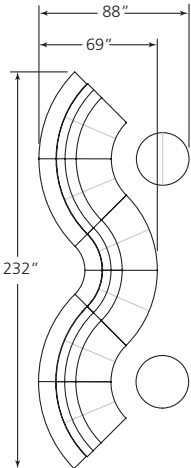

CT007 open curve

MODEL	DESCRIPTION	QTY	PRICE EA
CTI32304	45° inside curved seat high back with stand up surface, com	4	\$3,759
CTO32304	45° outside curved seat high back with stand up surface, com	2	\$3,917
CTD300	30" diameter ottoman, com	2	\$2,107
TOTAL LIST			\$27,400