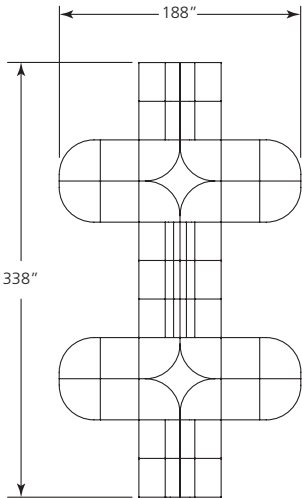

CT009 large capacity waiting

MODEL	DESCRIPTION	QTY	PRICE EA
CTL1301	single seat low back, armless, com	8	\$1,418
CTL1303	single seat high back, armless, com	6	\$1,736
CTW900	quarter round bench, com	16	\$1,292
CTS320	single seat bench, com	8	\$1,475
TOTAL LIST			\$54,232