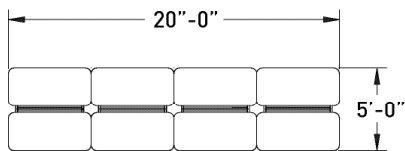

flux open plan

FLV114 adjustable H-frame

MODEL	DESCRIPTION	QTY	PRICE EA
FLV6060-29B4-AHHT	adjustable height h-frame bench surface - dual sided	4	\$5,751
FLB6015-B4-CON	h-frame ganging connector	3	\$373
FLB42-20B4-RMTK	20"h upholstered tackboard privacy screen, COM	4	\$972
TOTAL LIST			\$28,011